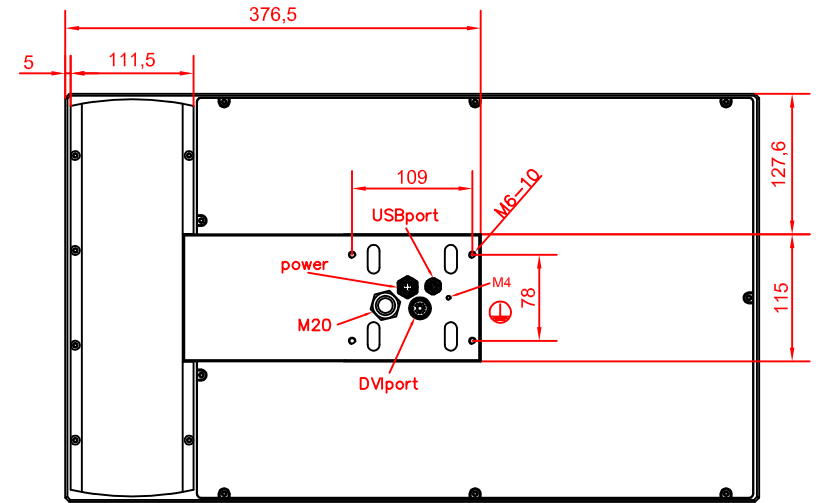

bottom view

front view

left view

rear view

CP7922-0001-E766
arm adapter for
Rolec - Tara - suspension adaption
146.025.019

main dimensions and
fixing points

dimensions in mm

149.025.014