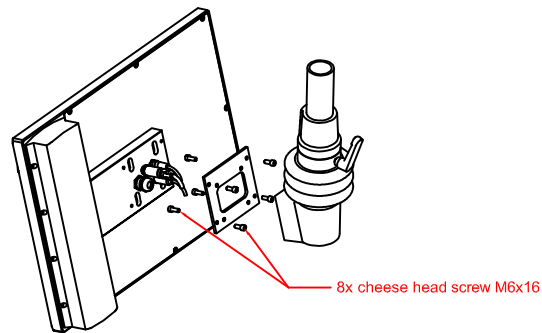

bottom view

front view

left view

rear view

CP7922-0001-E766
arm adapter for
Rolec - Tara - suspension adaption
146.025.019

main dimensions and
fixing points

dimensions in mm

149.025.014