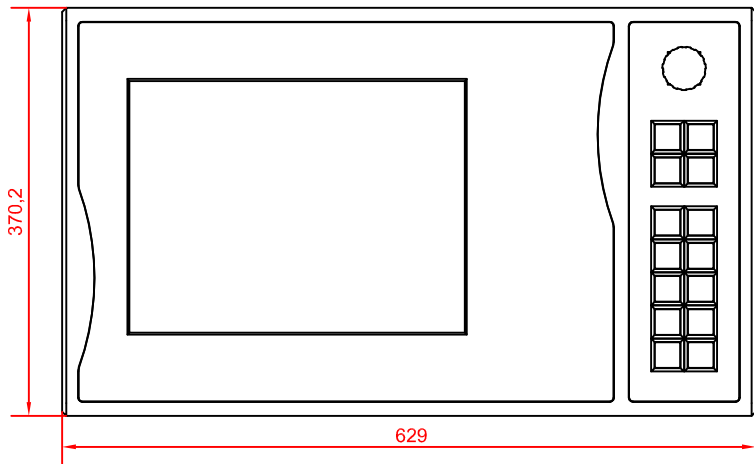

bottom view

front view

left view

rear view

CP7922-0001-E766
arm adapter for
Rolec - Tara - suspension adaption
146.025.019

main dimensions and
fixing points

dimensions in mm

149.025.014