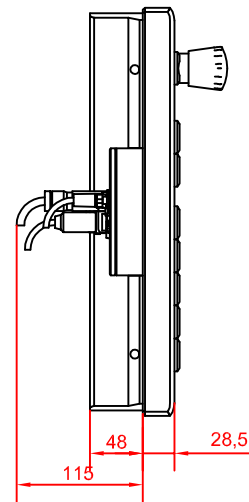

bottom view

front view

left view

rear view

CP7922-0001-E766
arm adapter for
Rolec - Tara - suspension adaption
146.025.019

main dimensions and
fixing points

dimensions in mm

149.025.014