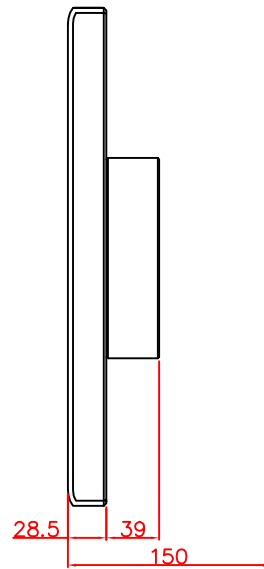

CP7922-0000-M220
mounting arm adapter
for
Rittal
CP6521.000

main dimensions and
fixing points

dimensions in mm

rear view

right view

front view