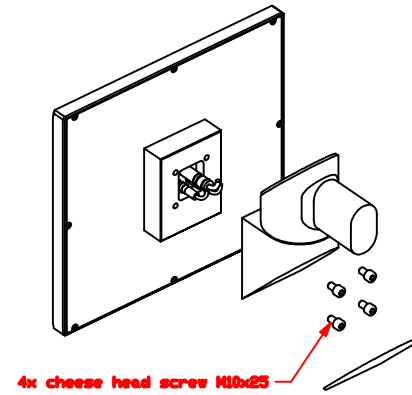

CP7922-0000-M220
mounting arm adapter
for
Rittal
CP6521.000

main dimensions and
fixing points

dimensions in mm

rear view

right view

front view