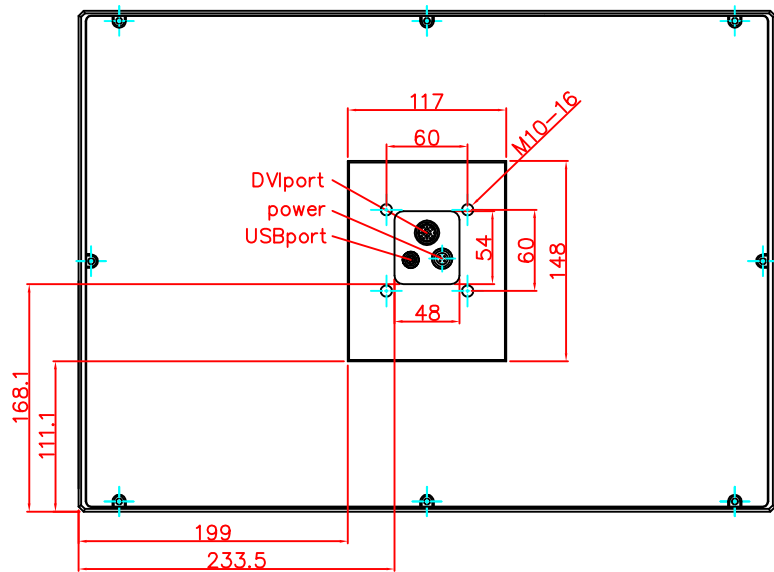

CP7922-0000-M220
mounting arm adapter
for
Rittal
CP6521.000

main dimensions and
fixing points

dimensions in mm

rear view

right view

front view