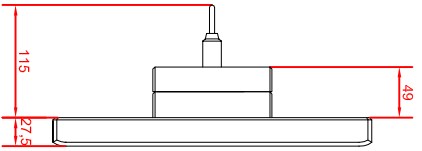

front view

left view

rear view

CP7921-0002-M235
 connection-console
 Rittal CP6508.020
 Rittal CP6501.170
 main dimensions and
 fixing points

front view

left view

rear view