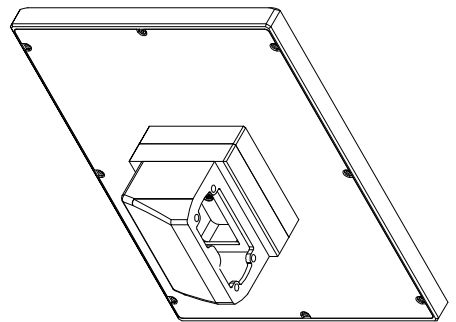

front view

left view

rear view

CP7921-0002-M235
 connection-console
 Rittal CP6508.020
 Rittal CP6501.170
 main dimensions and
 fixing points

front view

left view

rear view