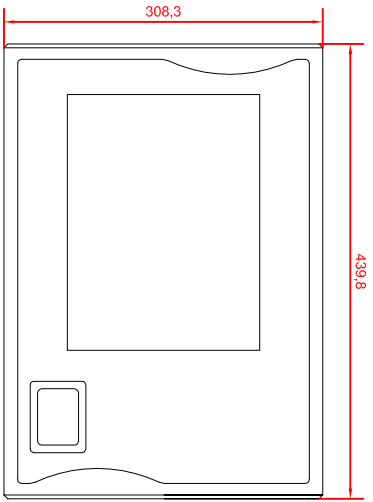

front view

left view

rear view

CP7921-0002-M235
 connection-console
 Rittal CP6508.020
 Rittal CP6501.170
 main dimensions and
 fixing points

front view

left view

rear view