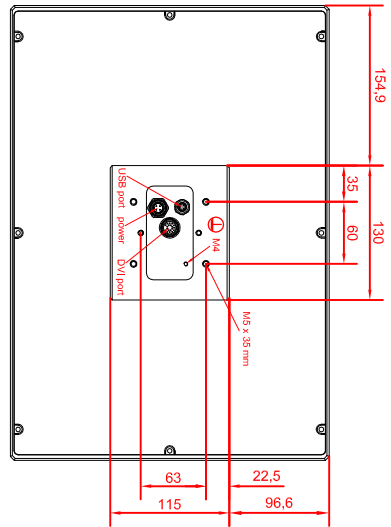

front view

left view

rear view

CP7921-0002-M235
 connection-console
 Rittal CP6508.020
 Rittal CP6501.170
 main dimensions and
 fixing points

front view

left view

rear view