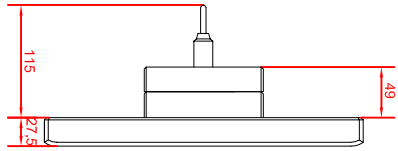

front view

left view

rear view

CP7921-0002-M235
 connection-console
 Rittal CP6508.020
 Rittal CP6501.170
 main dimensions and
 fixing points

front view

left view

rear view