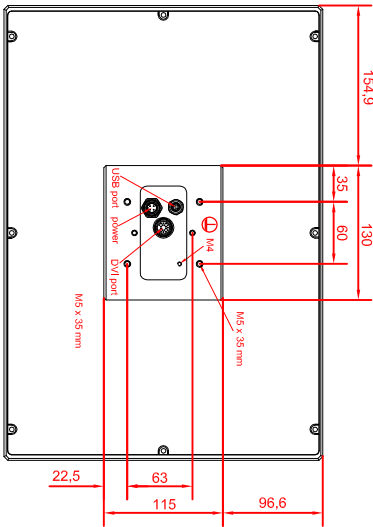

front view

left view

rear view

CP7921-0002-M235
 connection-console
 Rittal CP6508.020
 Rittal CP6501.170
 main dimensions and
 fixing points

front view

left view

rear view