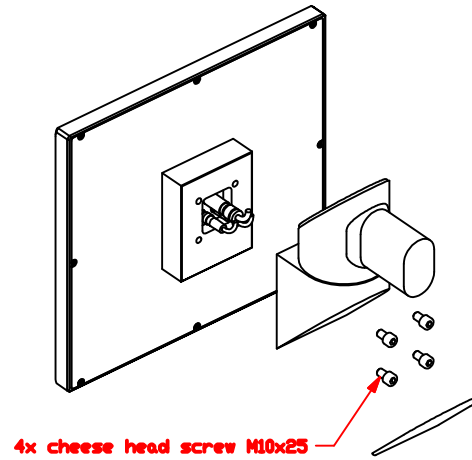

CP7921-0001-M220
mounting arm adapter
for
Rittal
CP6521.000

main dimensions and
fixing points

dimensions in mm

rear view

right view

front view