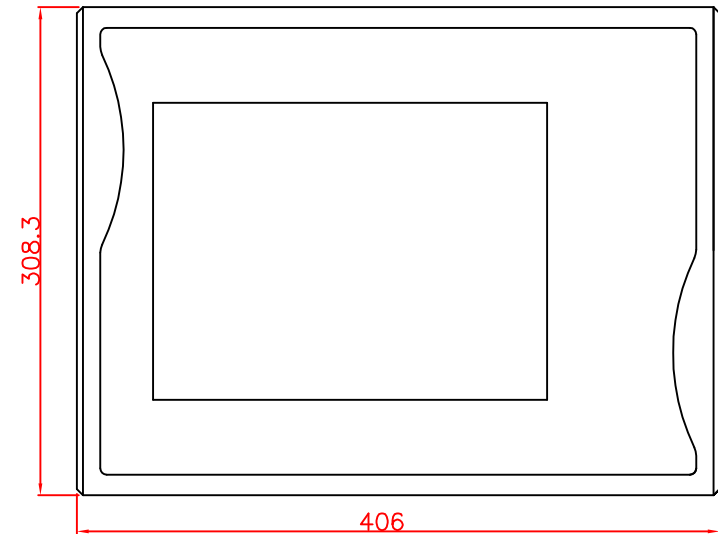

CP7921-0001-M220
mounting arm adapter
for
Rittal
CP6521.000

main dimensions and
fixing points

dimensions in mm

rear view

right view

front view