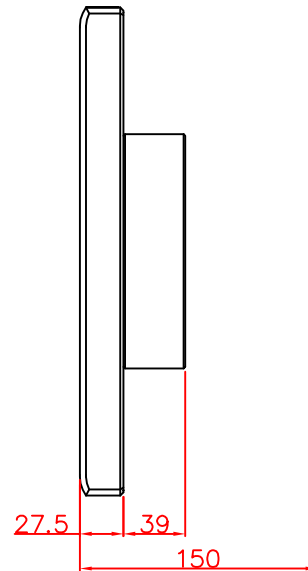

CP7921-0001-M220
mounting arm adapter
for
Rittal
CP6521.000

main dimensions and
fixing points

dimensions in mm

rear view

right view

front view