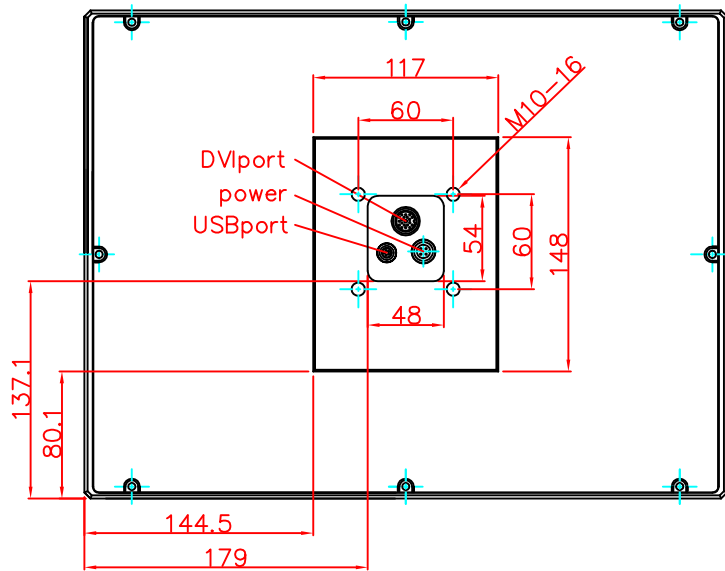

CP7921-0001-M220
mounting arm adapter
for
Rittal
CP6521.000

main dimensions and
fixing points

dimensions in mm

rear view

right view

front view