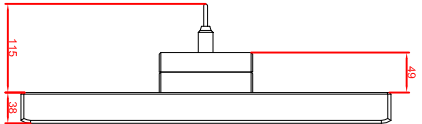

front view

left view

rear view

CP7913-0001-AM235  
 connection-console  
 Ritlaid CP6508.020  
 Ritlaid CP6501.170  
 main dimensions and  
 fixing points

front view

left view

rear view