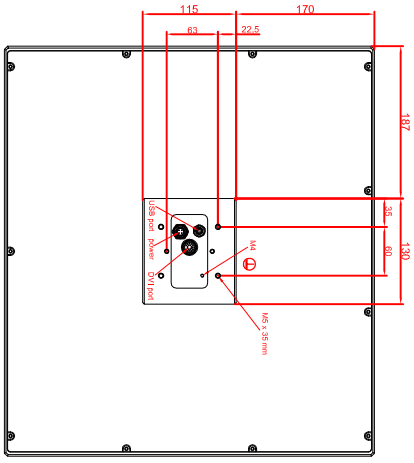

front view

left view

rear view

CP7913-0001-AM235  
 connection-console  
 Ritlaid CP6508.020  
 Ritlaid CP6501.170  
 main dimensions and  
 fixing points

front view

left view

rear view