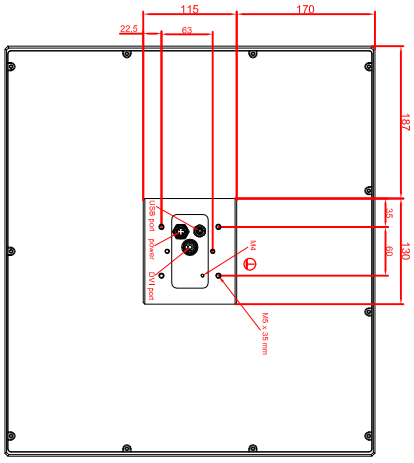

front view

left view

rear view

CP7913-0001-AM235  
 connection-console  
 Ritlaid CP6508.020  
 Ritlaid CP6501.170  
 main dimensions and  
 fixing points

front view

left view

rear view