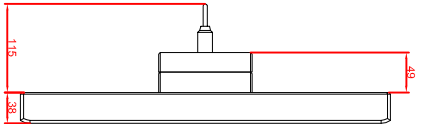

front view

left view

rear view

CP7913-0001-AM235  
 connection-console  
 Ritlaid CP6508.020  
 Ritlaid CP6501.170  
 main dimensions and  
 fixing points

front view

left view

rear view