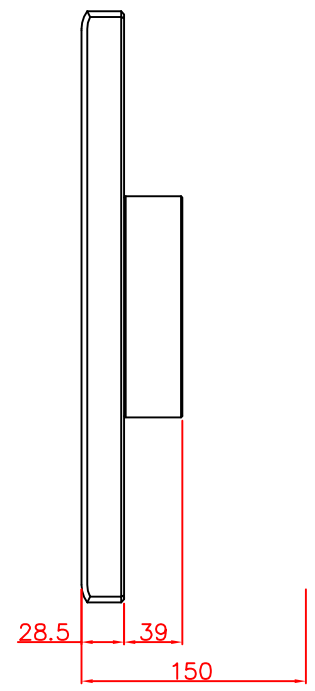

CP7912-0001-M220  
mounting arm adapter  
for  
Rittal  
CP6521.000

main dimensions and  
fixing points

dimensions in mm

rear view

right view

front view