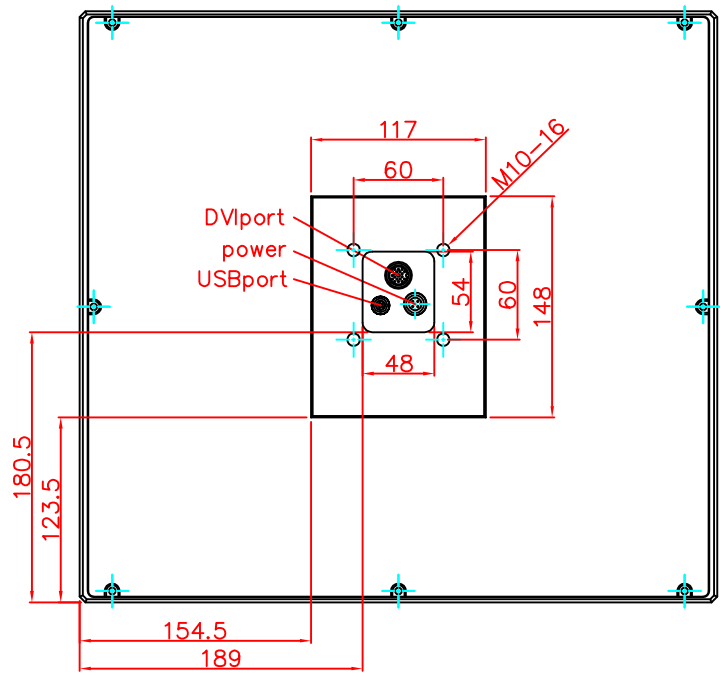

CP7912-0001-M220  
mounting arm adapter  
for  
Rittal  
CP6521.000

main dimensions and  
fixing points

dimensions in mm

rear view

right view

front view