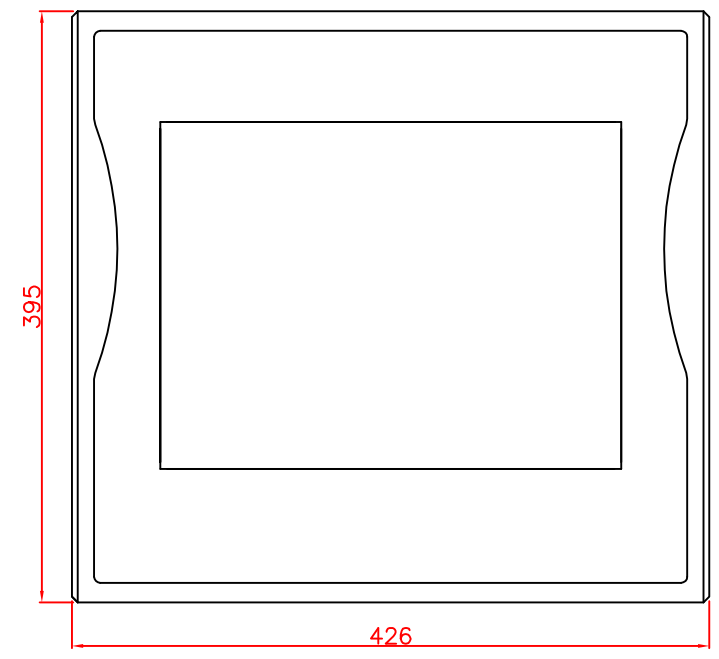

CP7912-0001-M220  
mounting arm adapter  
for  
Rittal  
CP6521.000

main dimensions and  
fixing points

dimensions in mm

rear view

right view

front view