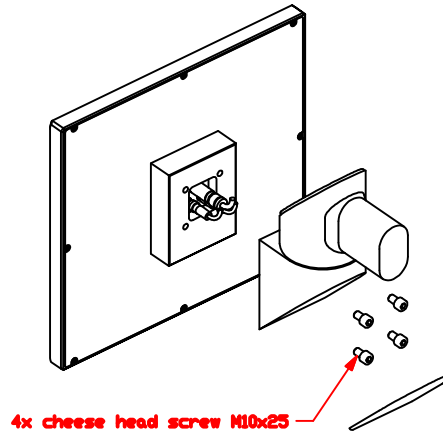

CP7912-0001-M220  
mounting arm adapter  
for  
Rittal  
CP6521.000

main dimensions and  
fixing points

dimensions in mm

rear view

right view

front view