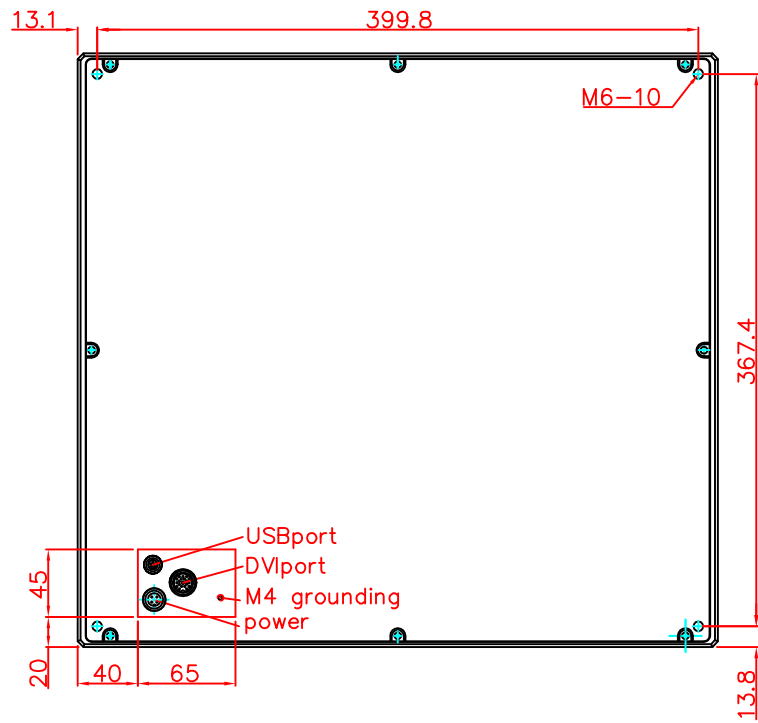

CP7912-0000

main dimensions and
fixing points

rear view

right view

front view

dimensions in mm