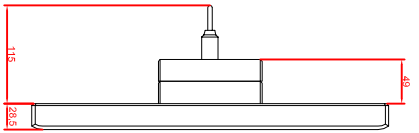

front view

left view

rear view

CP7912-0000-M235
connection-console
Rittal CP6508.020
Rittal CP6501.170
main dimensions and
fixing points

front view

left view

rear view