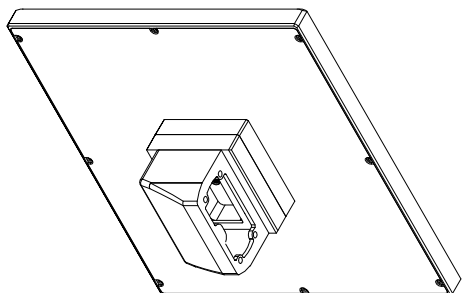

front view

left view

rear view

CP7912-0000-M235
connection-console
Rittal CP6508.020
Rittal CP6501.170
main dimensions and
fixing points

front view

left view

rear view