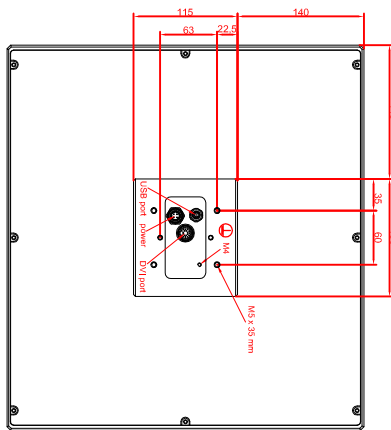

front view

left view

rear view

CP7912-0000-M235
connection-console
Rittal CP6508.020
Rittal CP6501.170
main dimensions and
fixing points

front view

left view

rear view