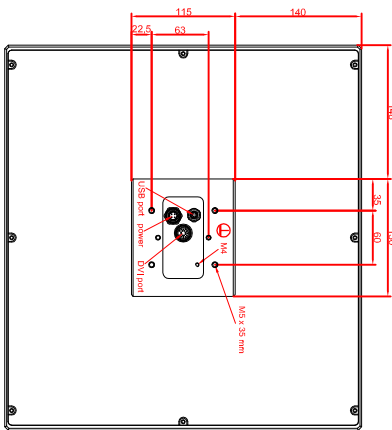

front view

left view

rear view

CP7912-0000-M235
connection-console
Rittal CP6508.020
Rittal CP6501.170
main dimensions and
fixing points

front view

left view

rear view