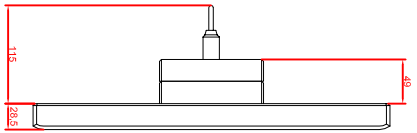

front view

left view

rear view

CP7912-0000-M235
connection-console
Rittal CP6508.020
Rittal CP6501.170
main dimensions and
fixing points

front view

left view

rear view