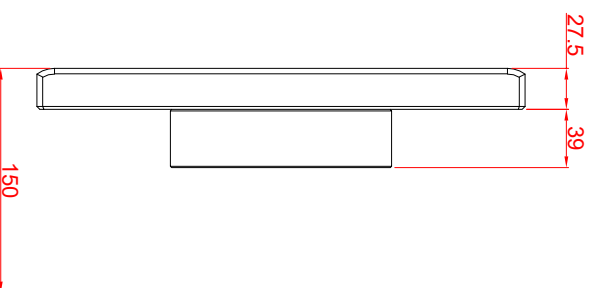

CP7911-0000-M220

mounting arm adapter for:
Rittal CP6521.000

main dimensions and
fixing points

dimensions in mm

rear view

side view

front view