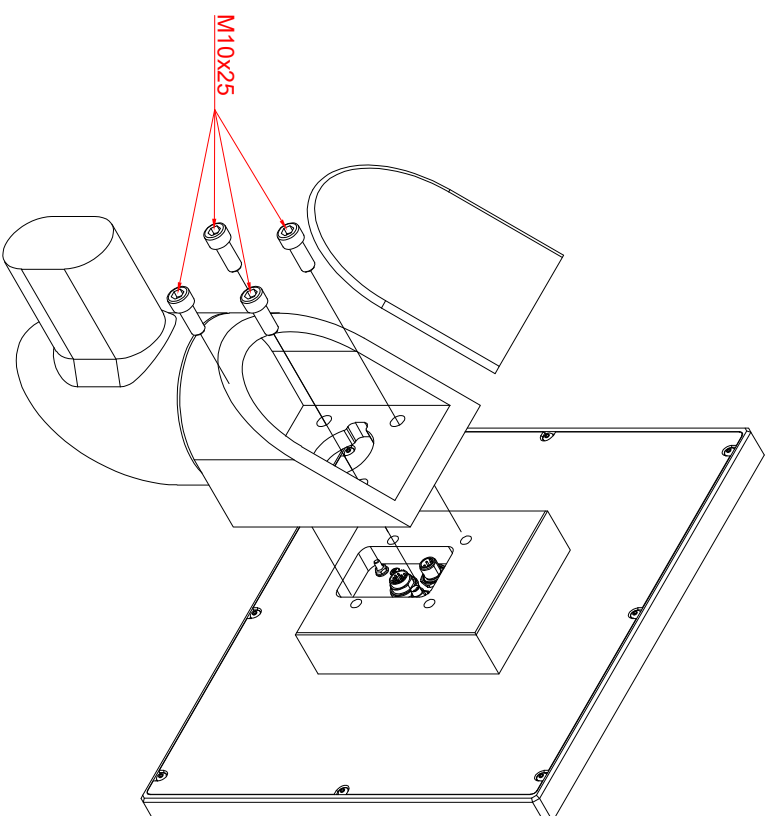

CP7911-0000-M220

mounting arm adapter for:
Rittal CP6521.000

main dimensions and
fixing points

dimensions in mm

rear view

side view

front view