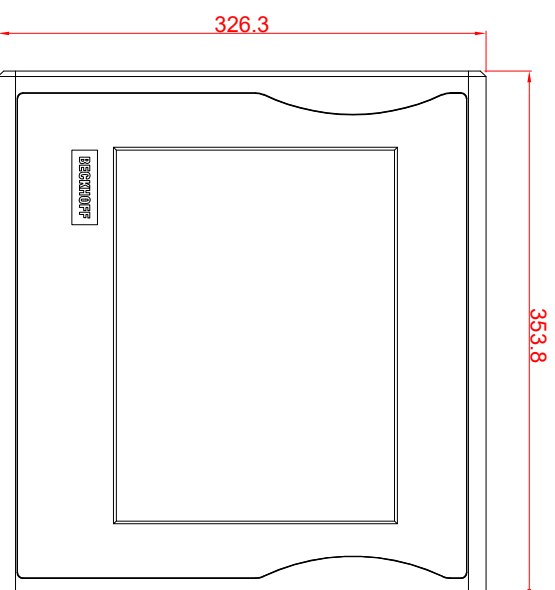

CP7911-0000-M220

mounting arm adapter for:
Rittal CP6521.000

main dimensions and
fixing points

dimensions in mm

rear view

side view

front view