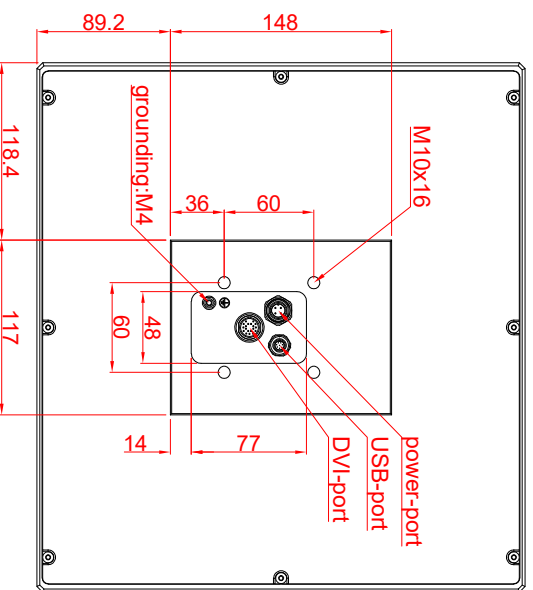

CP7911-0000-M220

mounting arm adapter for:
Rittal CP6521.000

main dimensions and
fixing points

dimensions in mm

rear view

side view

front view