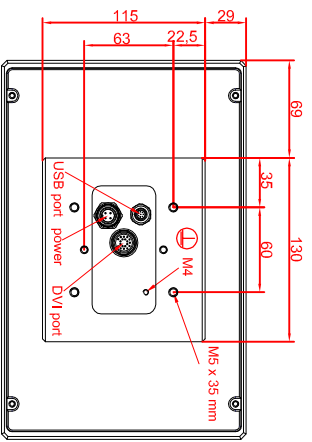

front view

left view

rear view

CP7909-0000-M235

connection-console

Rittal CP6508.020

Rittal CP6501.170

main dimensions and
fixing points

front view

left view

rear view