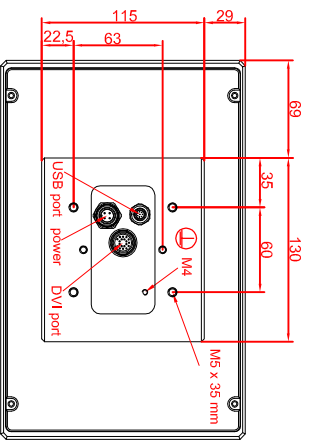

front view

left view

rear view

CP7909-0000-M235

connection-console

Rittal CP6508.020

Rittal CP6501.170

main dimensions and
fixing points

front view

left view

rear view