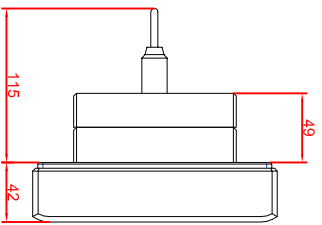

front view

left view

rear view

CP7909-0000-M235

connection-console

Rittal CP6508.020

Rittal CP6501.170

main dimensions and
fixing points

front view

left view

rear view