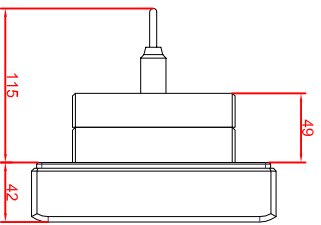

front view

left view

rear view

CP7909-0000-M235

connection-console

Rittal CP6508.020

Rittal CP6501.170

main dimensions and
fixing points

front view

left view

rear view