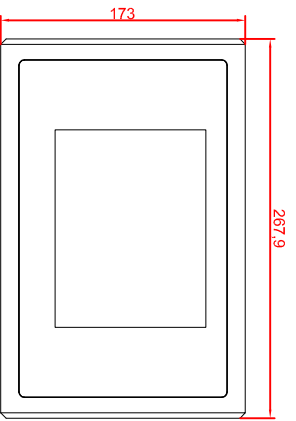

front view

left view

rear view

CP7909-0000-M235

connection-console

Rittal CP6508.020

Rittal CP6501.170

main dimensions and
fixing points

front view

left view

rear view