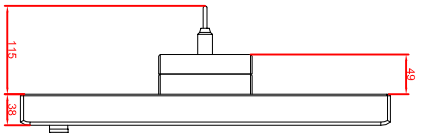

front view

left view

rear view

CP7903-0020-AM235  
 connection-console  
 Ritlial CP6508.020  
 Ritlial CP6501.170  
 main dimensions and  
 fixing points

front view

left view

rear view