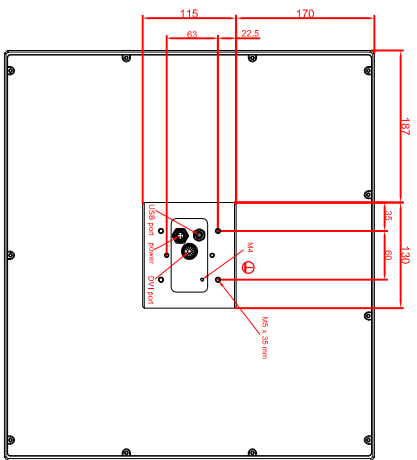

front view

left view

rear view

CP7903-0020-AM235  
 connection-console  
 Ritlial CP6508.020  
 Ritlial CP6501.170  
 main dimensions and  
 fixing points

front view

left view

rear view