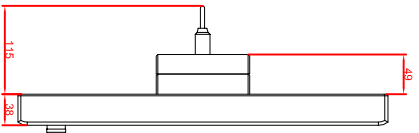

front view

left view

rear view

CP7903-0020-AM235  
 connection-console  
 Ritlial CP6508.020  
 Ritlial CP6501.170  
 main dimensions and  
 fixing points

front view

left view

rear view