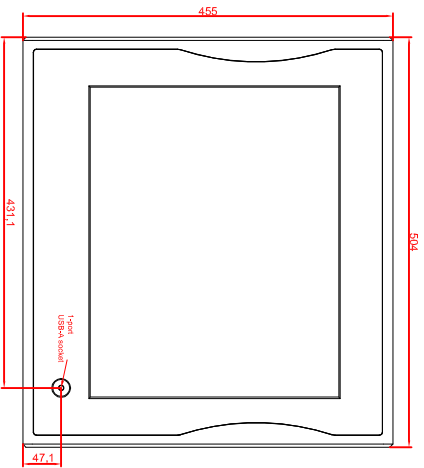

front view

left view

rear view

CP7903-0020-AM235  
 connection-console  
 Ritlial CP6508.020  
 Ritlial CP6501.170  
 main dimensions and  
 fixing points

front view

left view

rear view