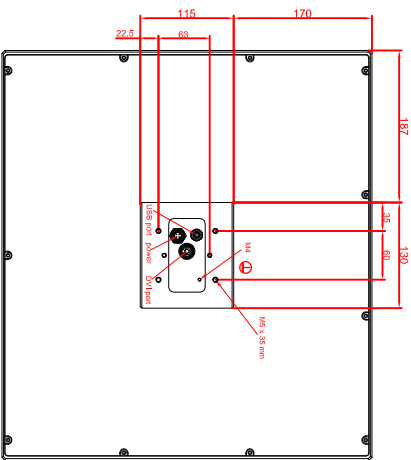

front view

left view

rear view

CP7903-0020-AM235  
 connection-console  
 Ritlial CP6508.020  
 Ritlial CP6501.170  
 main dimensions and  
 fixing points

front view

left view

rear view