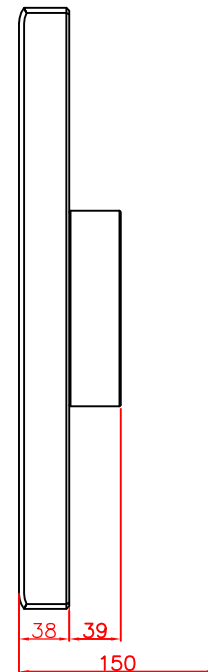

CP7903-0001-M220
mounting arm adapter
for
Rittal
CP6521.000

main dimensions and
fixing points

dimensions in mm

rear view

right view

front view