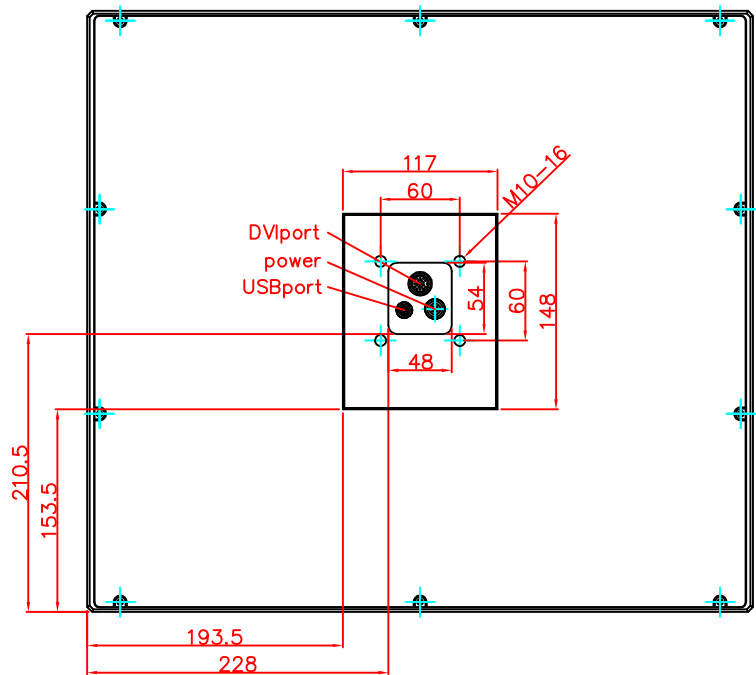

CP7903-0001-M220
mounting arm adapter
for
Rittal
CP6521.000

main dimensions and
fixing points

dimensions in mm

rear view

right view

front view