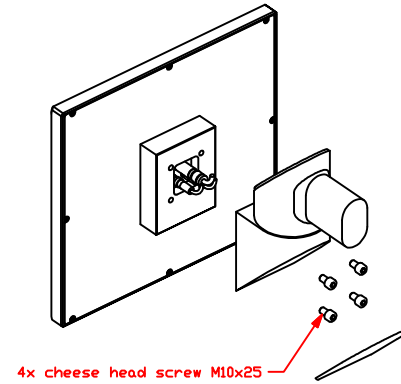

CP7903-0001-M220
mounting arm adapter
for
Rittal
CP6521.000

main dimensions and
fixing points

dimensions in mm

rear view

right view

front view