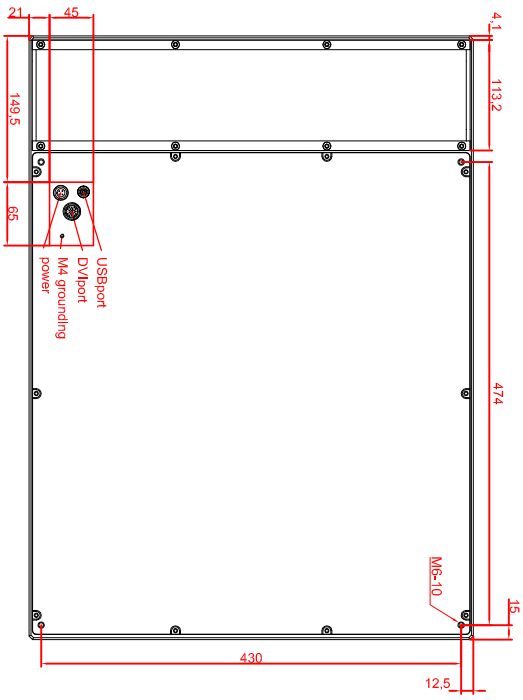

bottom view

front view

left view

rear view

CP7903-0001-E723
 main dimensions and
 fixing points
 dimensions in mm