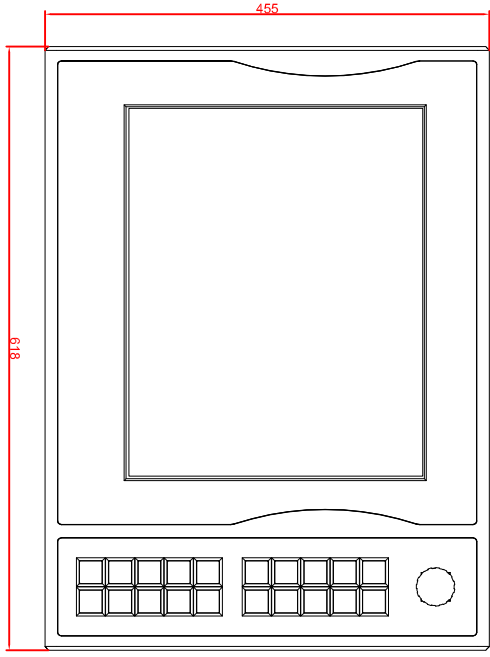

bottom view

front view

left view

rear view

CP7903-0001-E723
 main dimensions and
 fixing points
 dimensions in mm