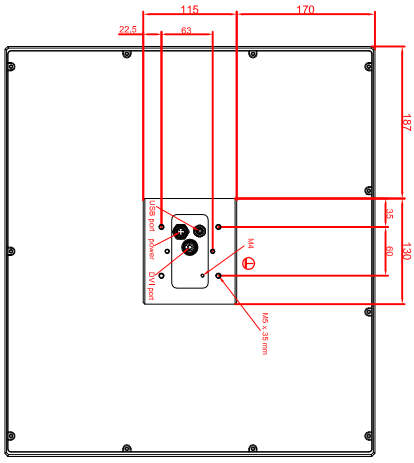

front view

left view

rear view

CP7903-0000-M235  
 connection-console  
 Ritlaid CP6508.020  
 Ritlaid CP6501.170  
 main dimensions and  
 fixing points

front view

left view

rear view