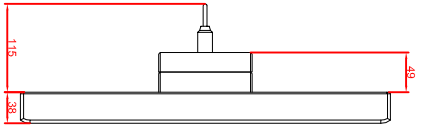

front view

left view

rear view

CP7903-0000-M235  
 connection-console  
 Ritlaid CP6508.020  
 Ritlaid CP6501.170  
 main dimensions and  
 fixing points

front view

left view

rear view