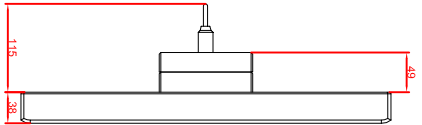

front view

left view

rear view

CP7903-0000-M235  
 connection-console  
 Ritlaid CP6508.020  
 Ritlaid CP6501.170  
 main dimensions and  
 fixing points

front view

left view

rear view