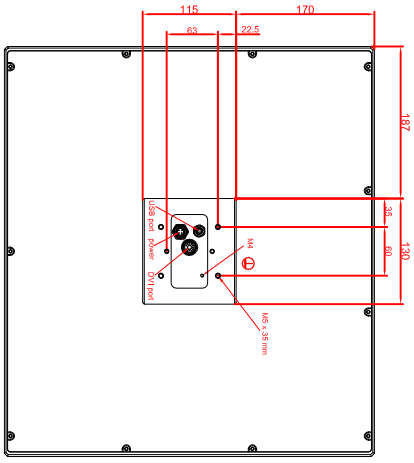

front view

left view

rear view

CP7903-0000-M235  
 connection-console  
 Ritlaid CP6508.020  
 Ritlaid CP6501.170  
 main dimensions and  
 fixing points

front view

left view

rear view