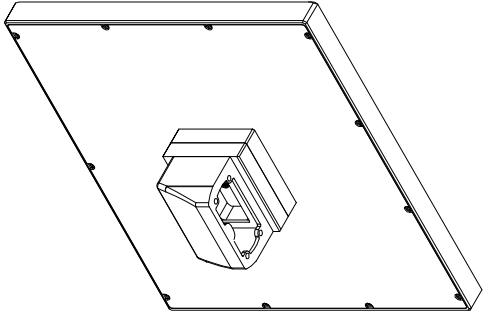

front view

left view

rear view

CP7903-0000-M235  
 connection-console  
 Ritlaid CP6508.020  
 Ritlaid CP6501.170  
 main dimensions and  
 fixing points

front view

left view

rear view