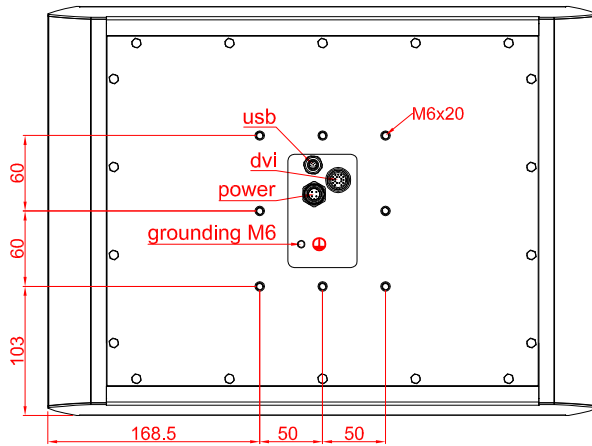

CP7902-1400

main dimensions and  
fixing points

dimensions in mm

rear view

right view

front view