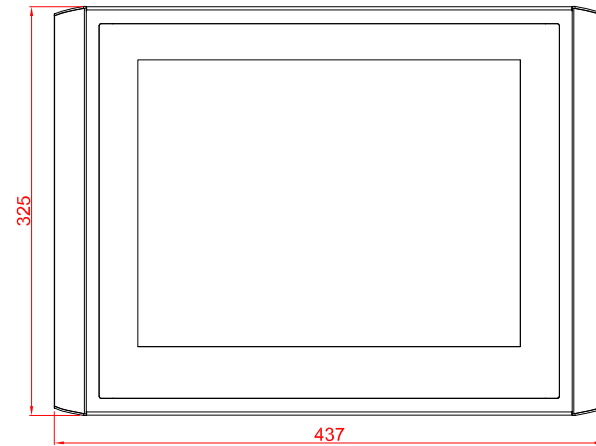

CP7902-1400

main dimensions and  
fixing points

dimensions in mm

rear view

right view

front view