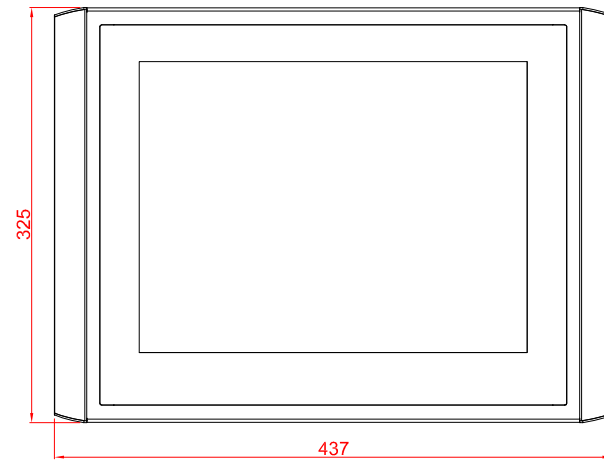

CP7702-1400-M177

main dimensions and
fixing points

dimensions in mm

rear view

right view

front view