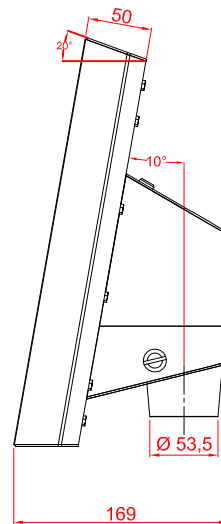

CP7702-1400-M177

main dimensions and
fixing points

dimensions in mm

rear view

right view

front view