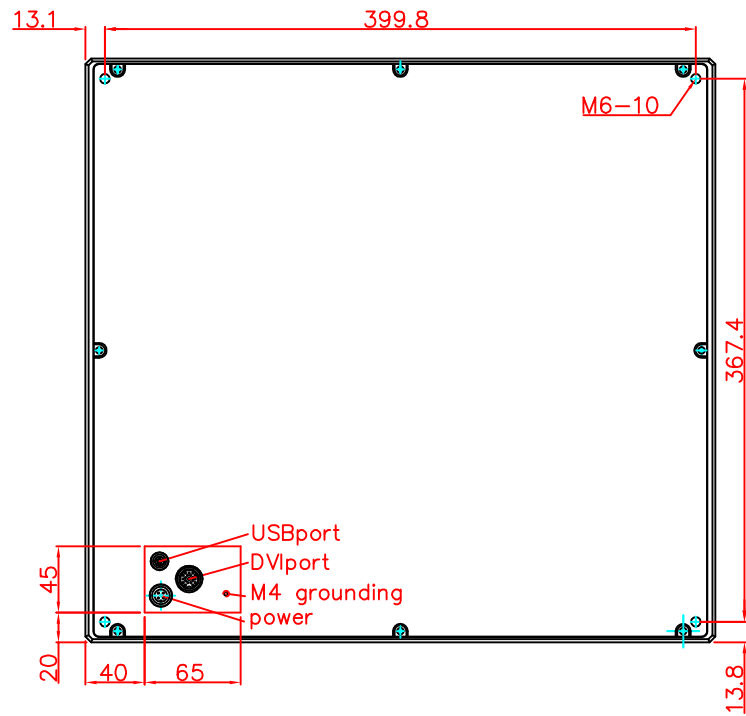

CP7902-0011

main dimensions and
fixing points

rear view

right view

front view

dimensions in mm