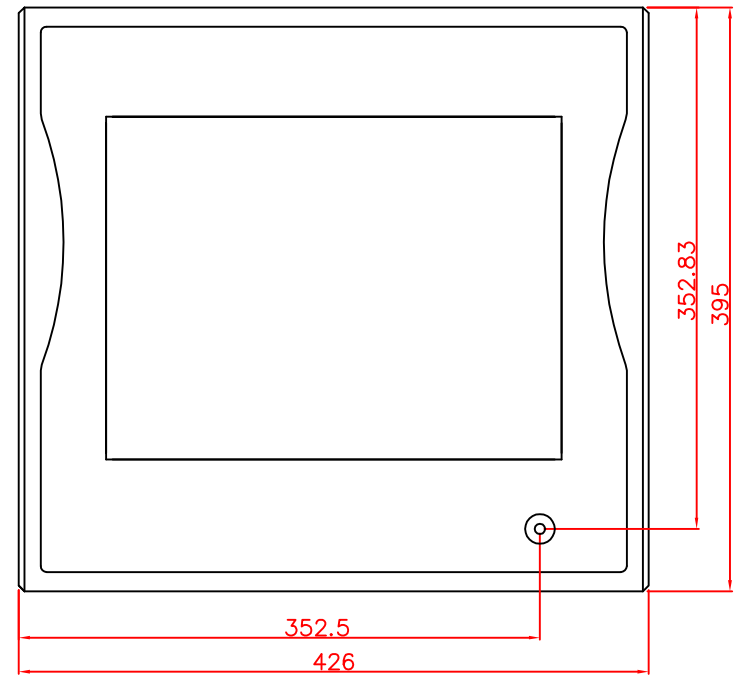

CP7902-0011

main dimensions and
fixing points

rear view

right view

front view

dimensions in mm