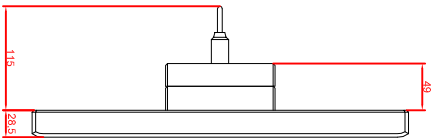

front view

left view

rear view

CP7902-0001-M235
 connection-console
 Ritlal CP6508.020
 Ritlal CP6501.170
 main dimensions and
 fixing points

front view

left view

rear view