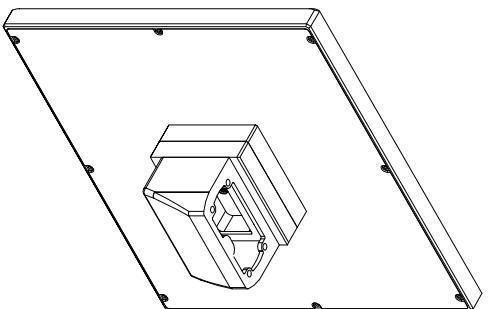

front view

left view

rear view

CP7902-0001-M235
 connection-console
 Ritlal CP6508.020
 Ritlal CP6501.170
 main dimensions and
 fixing points

front view

left view

rear view