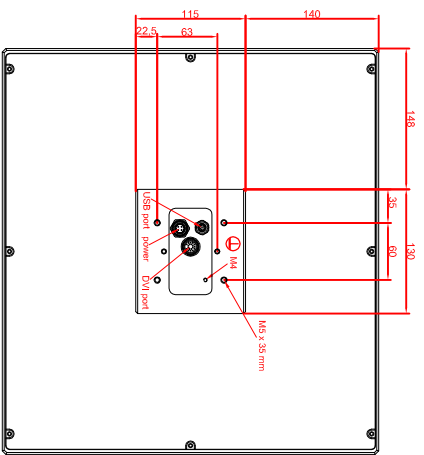

front view

left view

rear view

CP7902-0001-M235
 connection-console
 Ritlal CP6508.020
 Ritlal CP6501.170
 main dimensions and
 fixing points

front view

left view

rear view