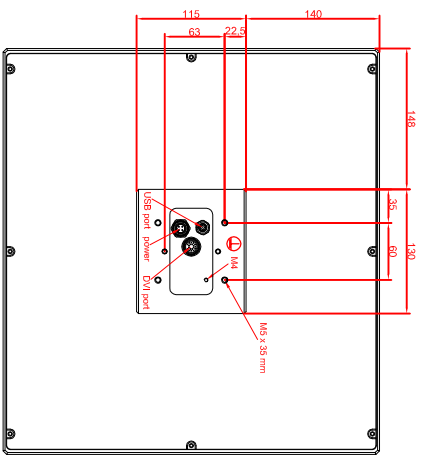

front view

left view

rear view

CP7902-0001-M235
 connection-console
 Ritlal CP6508.020
 Ritlal CP6501.170
 main dimensions and
 fixing points

front view

left view

rear view