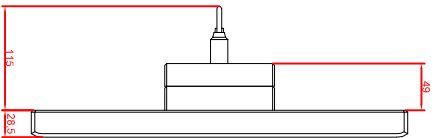

front view

left view

rear view

CP7902-0001-M235
 connection-console
 Ritlal CP6508.020
 Ritlal CP6501.170
 main dimensions and
 fixing points

front view

left view

rear view