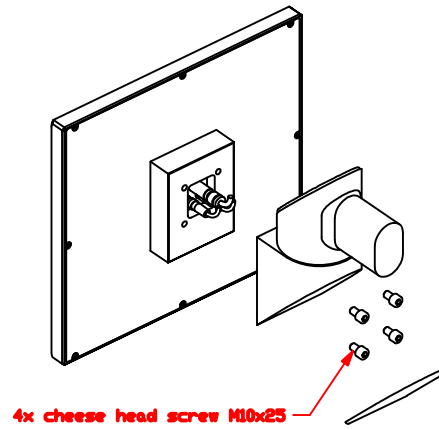

CP7902-0000-M220
mounting arm adapter
for
Rittal
CP6521.000

main dimensions and
fixing points

rear view
dimensions in mm

right view

front view