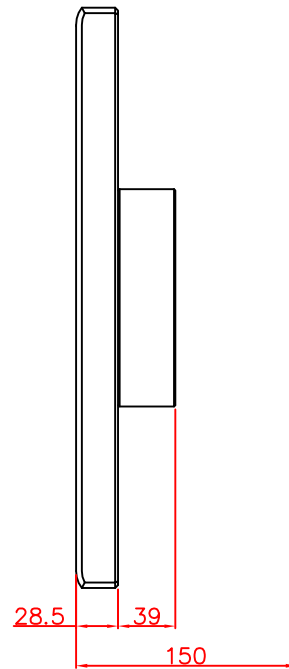

CP7902-0000-M220
mounting arm adapter
for
Rittal
CP6521.000

main dimensions and
fixing points

rear view
dimensions in mm

right view

front view