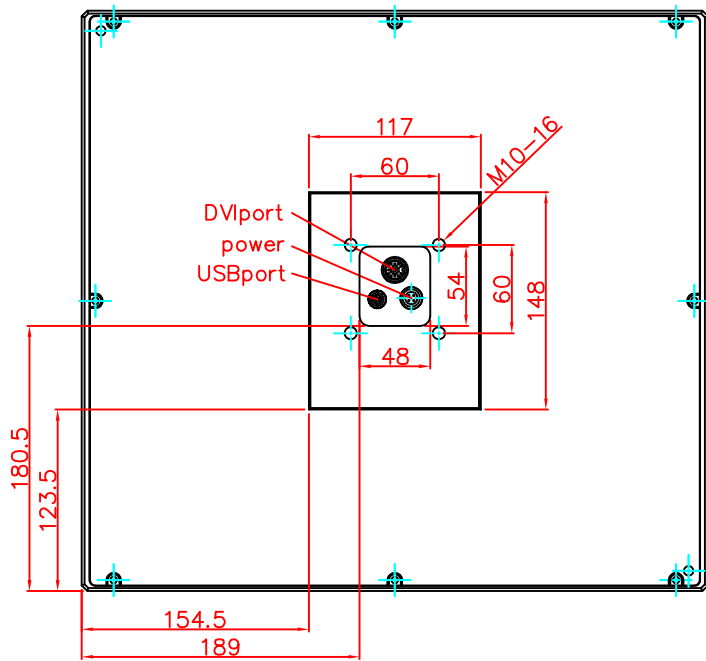

CP7902-0000-M220
mounting arm adapter
for
Rittal
CP6521.000

main dimensions and
fixing points

rear view
dimensions in mm

right view

front view