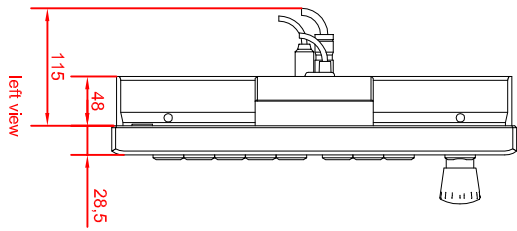

front view

left view

rear view

CP7902-0000-E748-M205

arm adapter for  
Ritali 6508,20  
suspension adaption  
main dimensions and  
fixing points

dimensions in mm