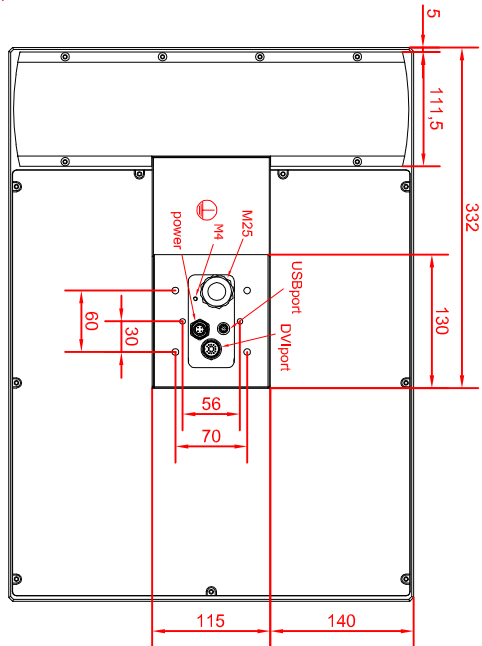

front view

left view

rear view

CP7902-0000-E748-M205

arm adapter for  
Ritali 6508,20  
suspension adaption  
main dimensions and  
fixing points

dimensions in mm