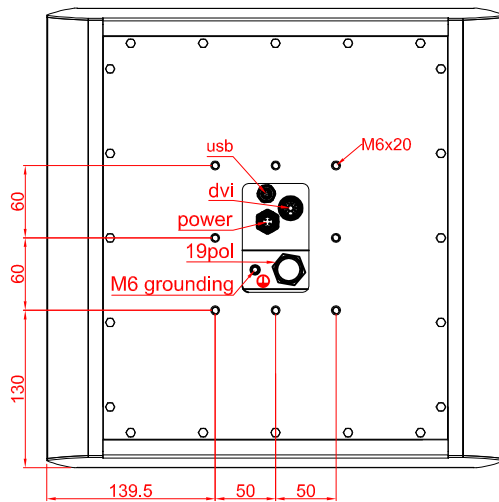

CP7901-1401

main dimensions and  
fixing points

dimensions in mm

rear view

right view

front view