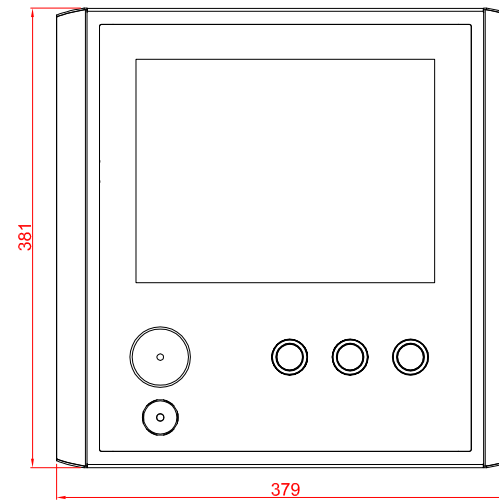

CP7901-1401

main dimensions and  
fixing points

dimensions in mm

rear view

right view

front view