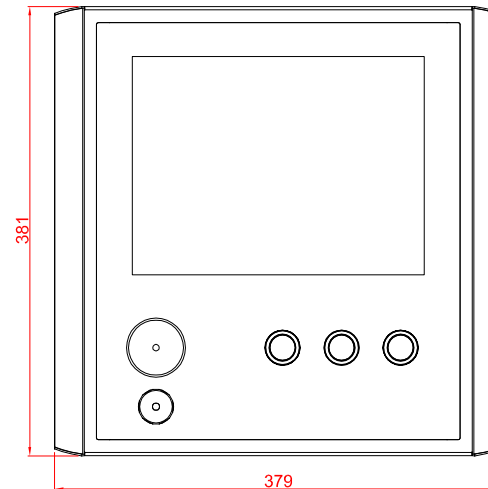

CP7901-1401-M178

main dimensions and
fixing points

dimensions in mm

rear view

right view

front view