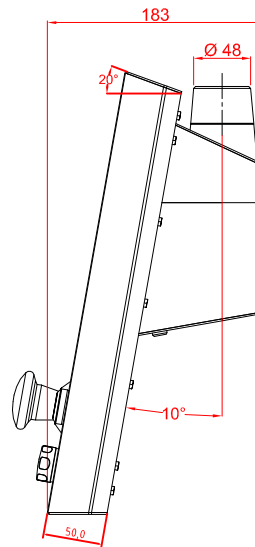

CP7901-1401-M178

main dimensions and
fixing points

dimensions in mm

rear view

right view

front view