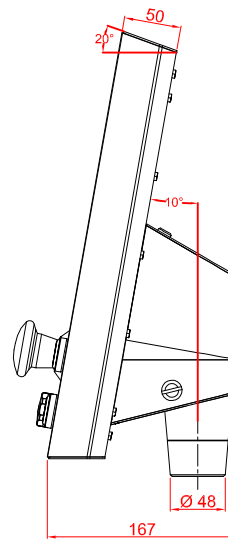

CP7901-1401-M177

main dimensions and
fixing points

dimensions in mm

rear view

right view

front view