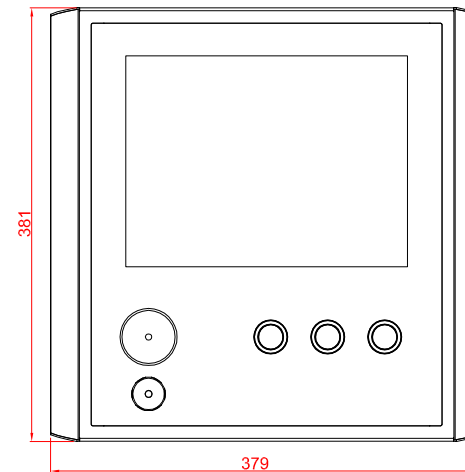

CP7901-1401-M177

main dimensions and
fixing points

dimensions in mm

rear view

right view

front view