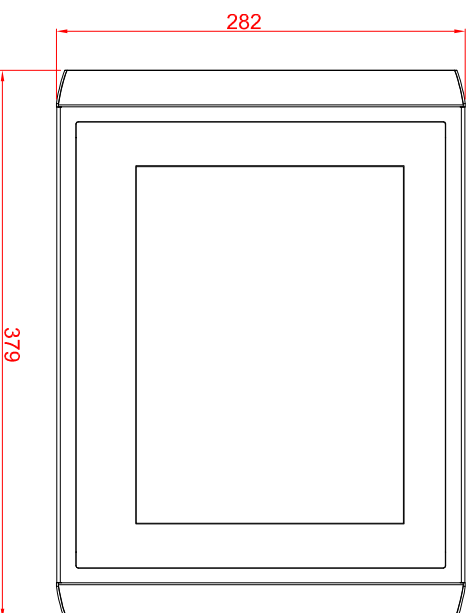

CP7901-1400-M177

main dimensions and  
fixing points

dimensions in mm

rear view

right view

front view