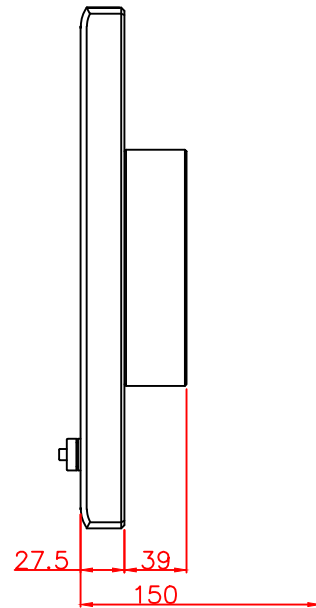

CP7901-0010-M220
mounting arm adapter
for
Rittal
CP6521.000

main dimensions and
fixing points

rear view

right view

front view

dimensions in mm