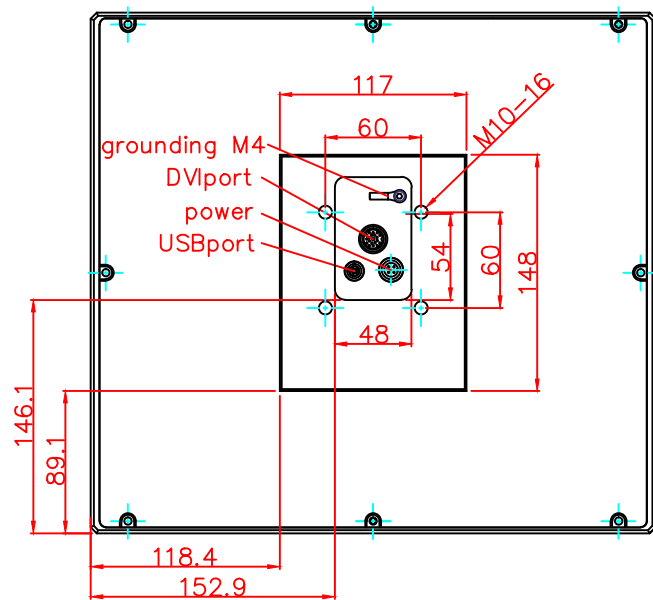

CP7901-0010-M220
mounting arm adapter
for
Rittal
CP6521.000

main dimensions and
fixing points

rear view

right view

front view

dimensions in mm