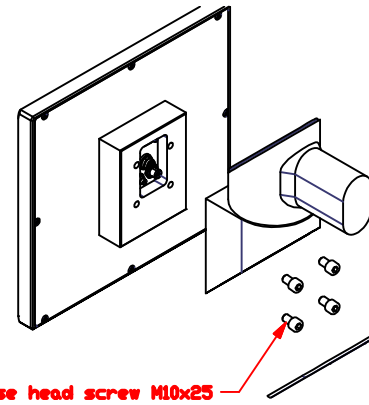

CP7901-0010-M220
mounting arm adapter
for
Rittal
CP6521.000

main dimensions and
fixing points

rear view

right view

front view

dimensions in mm