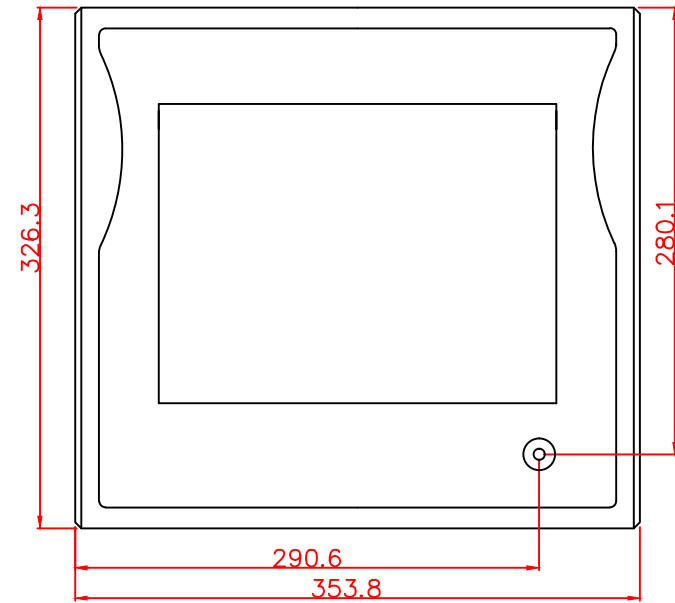

CP7901-0010-M220
mounting arm adapter
for
Rittal
CP6521.000

main dimensions and
fixing points

rear view

right view

front view

dimensions in mm