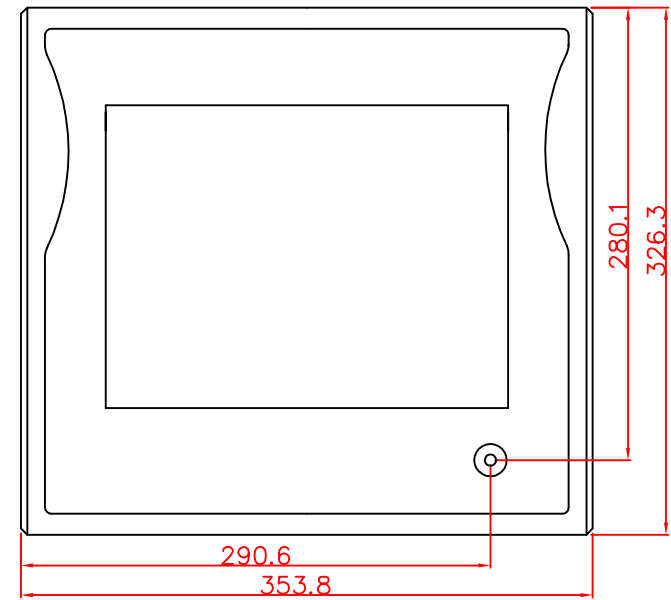

CP7901-0011

main dimensions and
fixing points

rear view

right view

front view

dimensions in mm