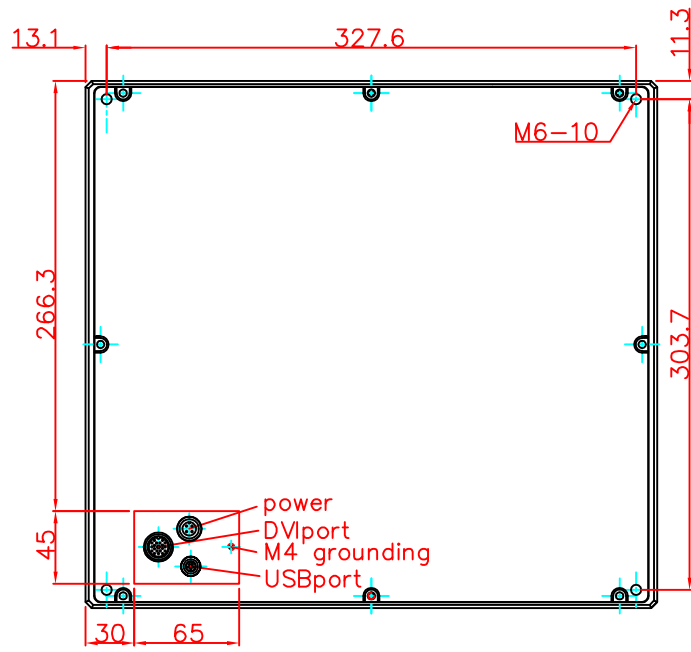

CP7901-0011

main dimensions and
fixing points

rear view

right view

front view

dimensions in mm