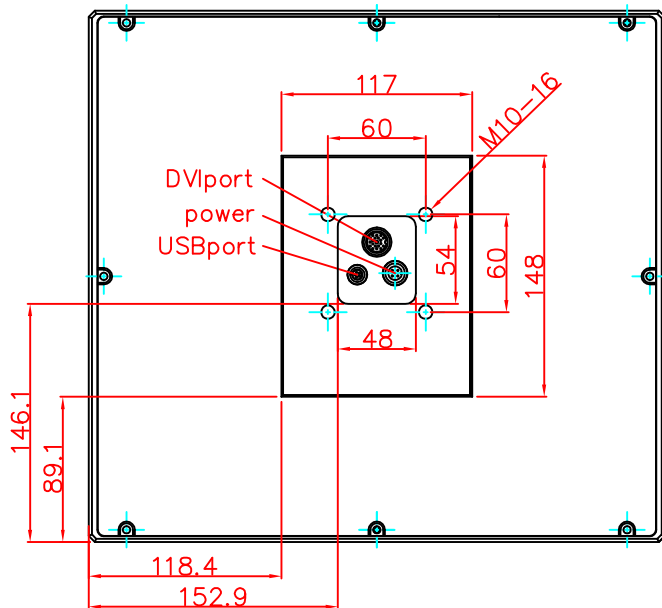

CP7901-0010-M220
mounting arm adapter
for
Rittal
CP6521.000

main dimensions and
fixing points

rear view

dimensions in mm

right view

front view