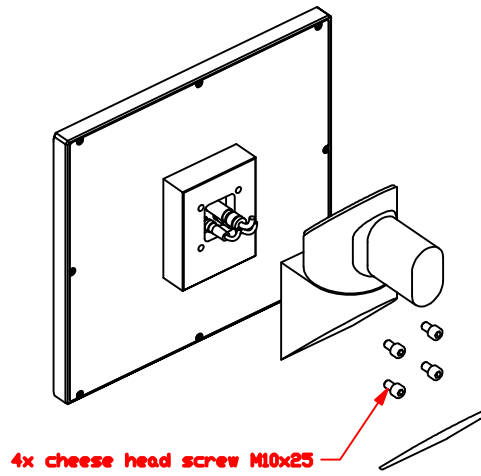

CP7901-0010-M220
mounting arm adapter
for
Rittal
CP6521.000

main dimensions and
fixing points

rear view

dimensions in mm

right view

front view