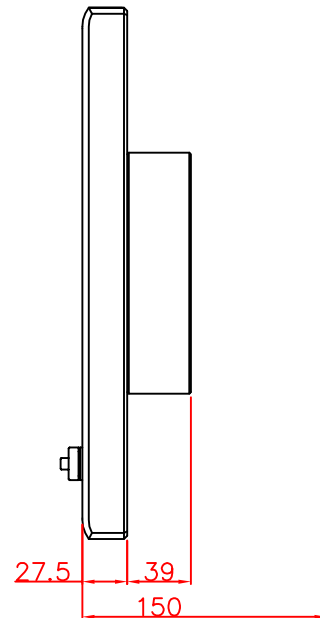

CP7901-0010-M220
mounting arm adapter
for
Rittal
CP6521.000

main dimensions and
fixing points

rear view

dimensions in mm

right view

front view