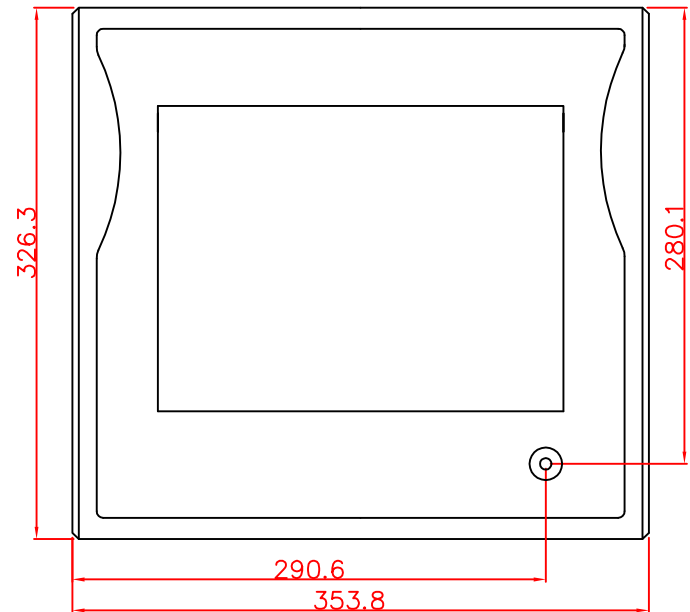

CP7901-0010-M220
mounting arm adapter
for
Rittal
CP6521.000

main dimensions and
fixing points

rear view

dimensions in mm

right view

front view