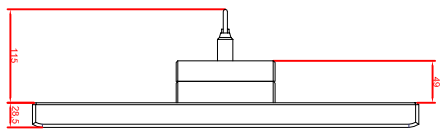

front view

left view

rear view

CP7842-0001-M235
 connection-console
 Ritfal CP6508.020
 Ritfal CP6501.170
 main dimensions and
 fixing points

front view

left view

rear view