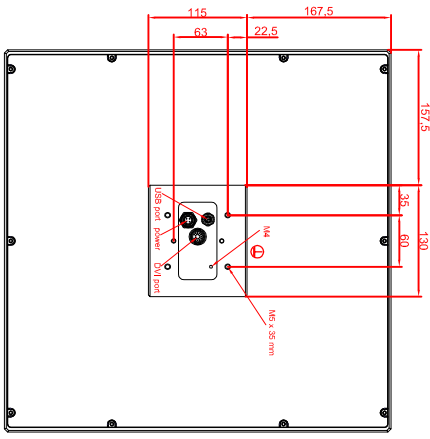

front view

left view

rear view

CP7842-0001-M235
 connection-console
 Ritfal CP6508.020
 Ritfal CP6501.170
 main dimensions and
 fixing points

front view

left view

rear view