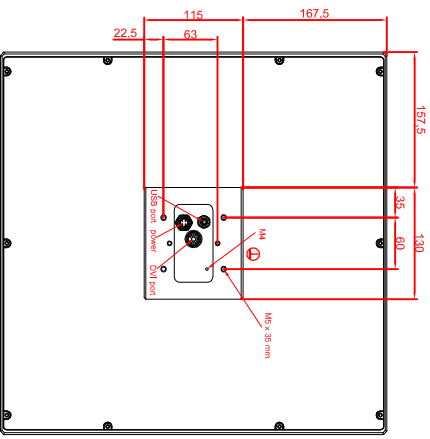

front view

left view

rear view

CP7842-0001-M235
 connection-console
 Ritfal CP6508.020
 Ritfal CP6501.170
 main dimensions and
 fixing points

front view

left view

rear view