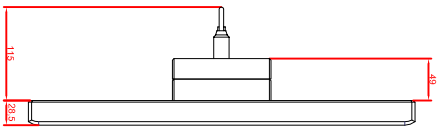

front view

left view

rear view

CP7842-0001-M235
 connection-console
 Ritfal CP6508.020
 Ritfal CP6501.170
 main dimensions and
 fixing points

front view

left view

rear view