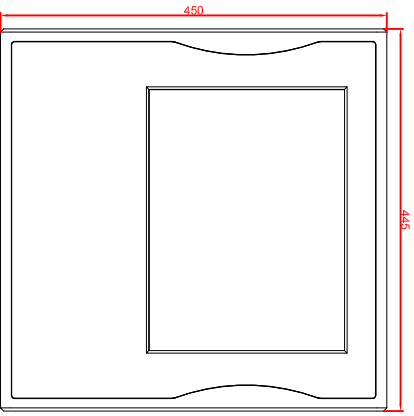

front view

left view

rear view

CP7842-0001-M235
 connection-console
 Ritfal CP6508.020
 Ritfal CP6501.170
 main dimensions and
 fixing points

front view

left view

rear view