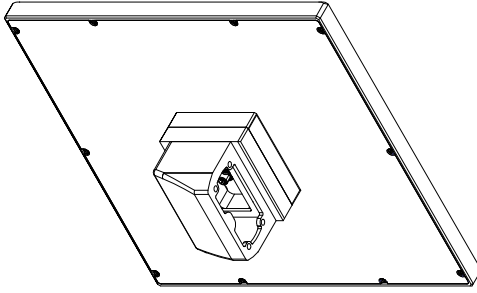

front view

left view

rear view

CP7842-0001-M235
 connection-console
 Ritfal CP6508.020
 Ritfal CP6501.170
 main dimensions and
 fixing points

front view

left view

rear view