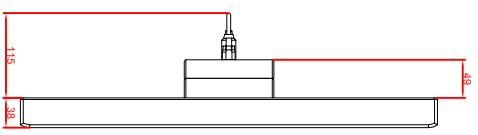

front view

left view

rear view

CP7833-0001-M235
connection-console
Rittal CP6508.020
Rittal CP6501.170
main dimensions and
fixing points