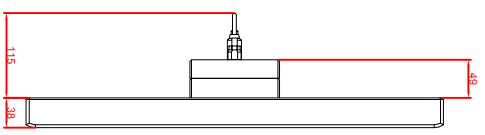

front view

left view

rear view

CP7833-0001-M235
connection-console
Rittal CP6508.020
Rittal CP6501.170
main dimensions and
fixing points