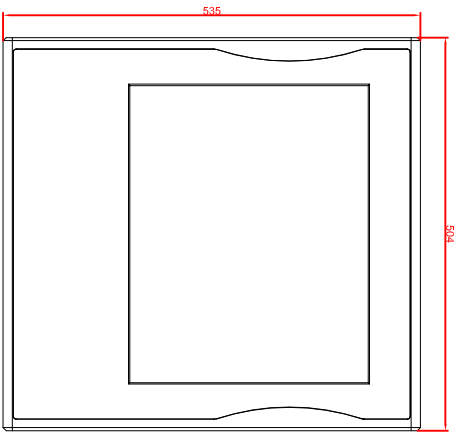

front view

left view

rear view

CP7833-0001-M235
connection-console
Rittal CP6508.020
Rittal CP6501.170
main dimensions and
fixing points