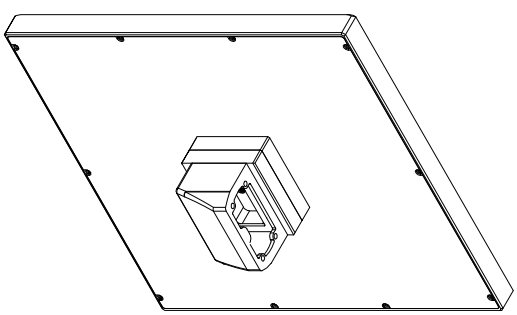

front view

left view

rear view

CP7833-0001-M235
connection-console
Rittal CP6508.020
Rittal CP6501.170
main dimensions and
fixing points