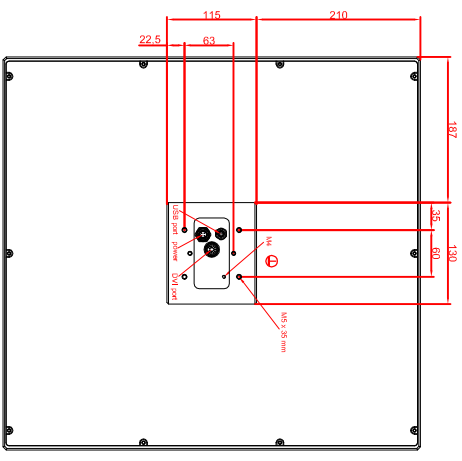

front view

left view

rear view

CP7833-0001-M235
connection-console
Rittal CP6508.020
Rittal CP6501.170
main dimensions and
fixing points