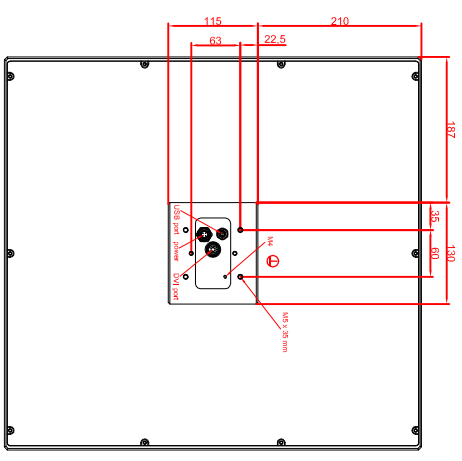

front view

left view

rear view

CP7833-0001-M235
connection-console
Rittal CP6508.020
Rittal CP6501.170
main dimensions and
fixing points