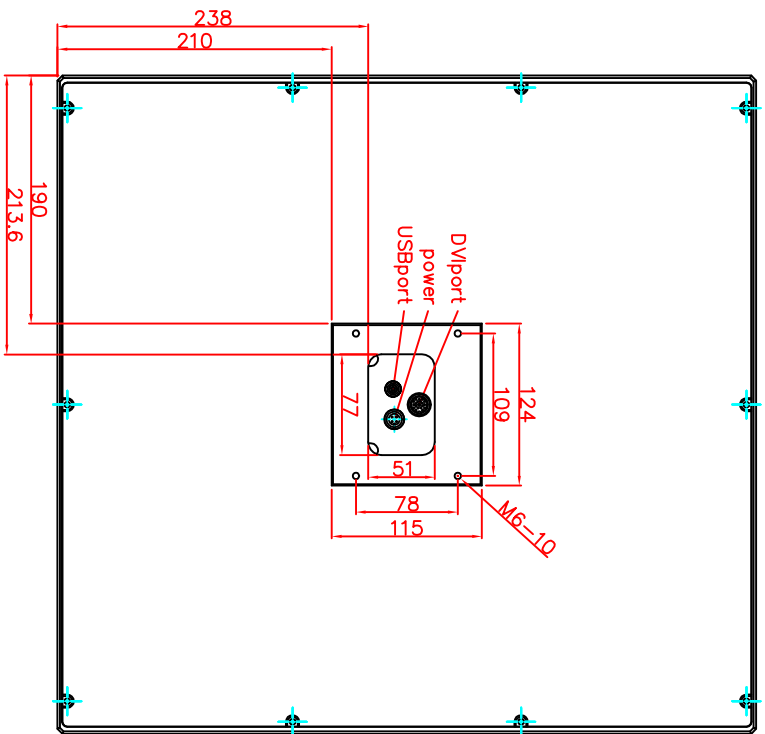

CP7833-0001-M216
mounting arm adapter
for
Rolec-taraPLUS
149.025.012/013
main dimensions and
fixing points

rear view

right view

front view

dimensions in mm