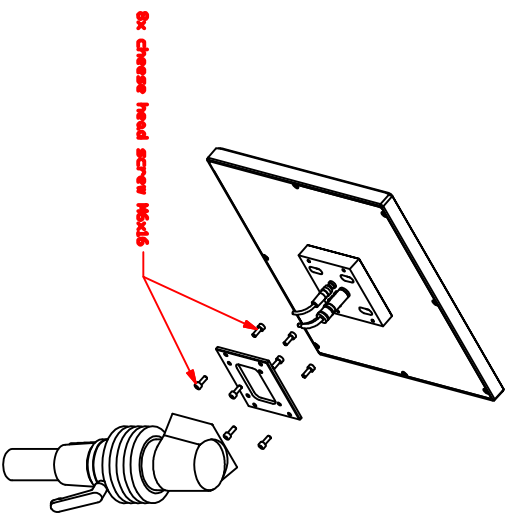

CP7833-0001-M216
mounting arm adapter
for
Rolec-taraPLUS
149.025.012/013
main dimensions and
fixing points

rear view

right view

front view

dimensions in mm