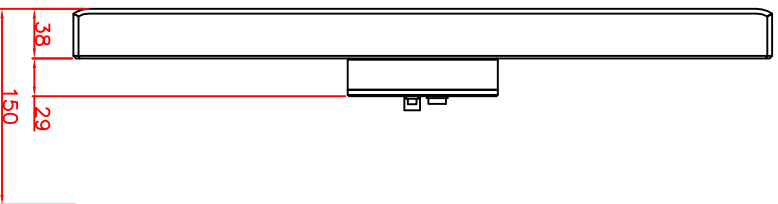

CP7833-0001-M216
mounting arm adapter
for
Rolec-taraPLUS
149.025.012/013
main dimensions and
fixing points

rear view

right view

front view

dimensions in mm