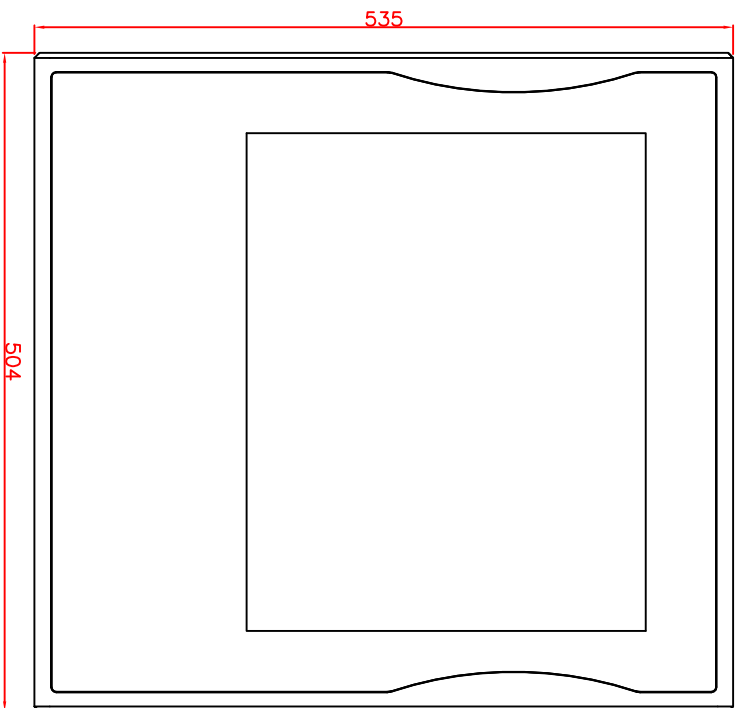

CP7833-0001-M216
mounting arm adapter
for
Rolec-taraPLUS
149.025.012/013
main dimensions and
fixing points

rear view

right view

front view

dimensions in mm