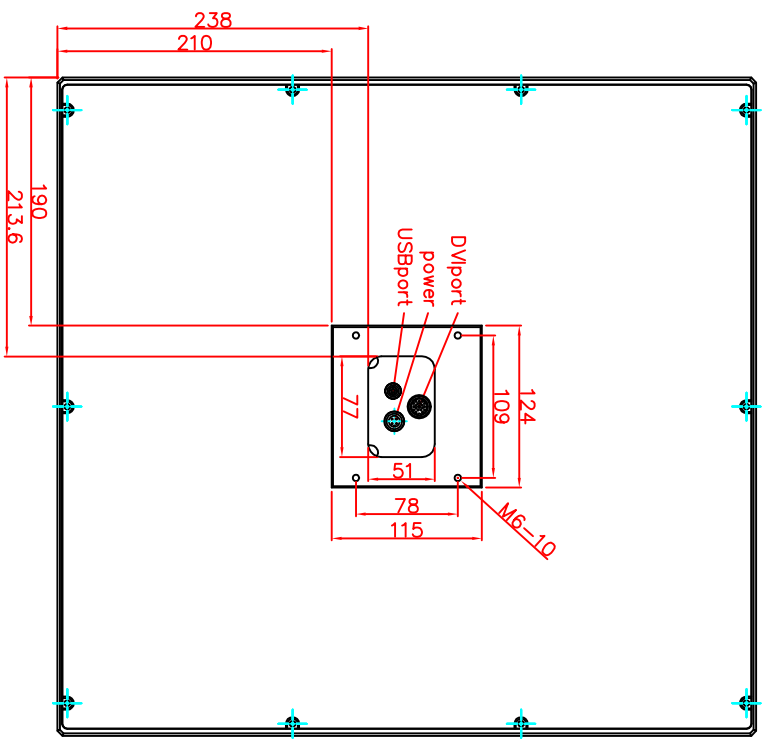

CP7833-0000-M216
mounting arm adapter
for
Rolec-taraPLUS
149.025.012/013
main dimensions and
fixing points

dimensions in mm

rear view

right view

front view