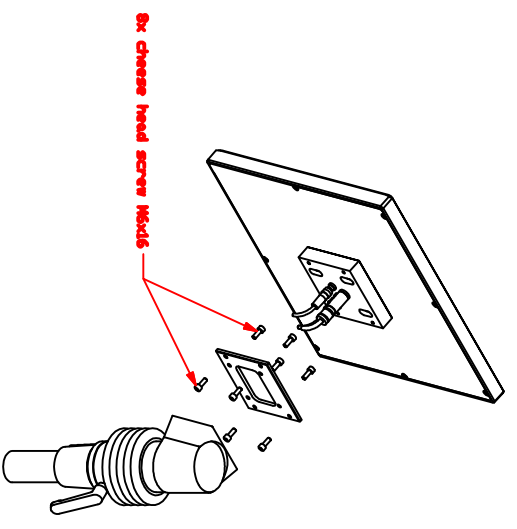

CP7833-0000-M216
mounting arm adapter
for
Rolec-taraPLUS
149.025.012/013
main dimensions and
fixing points

dimensions in mm

rear view

right view

front view