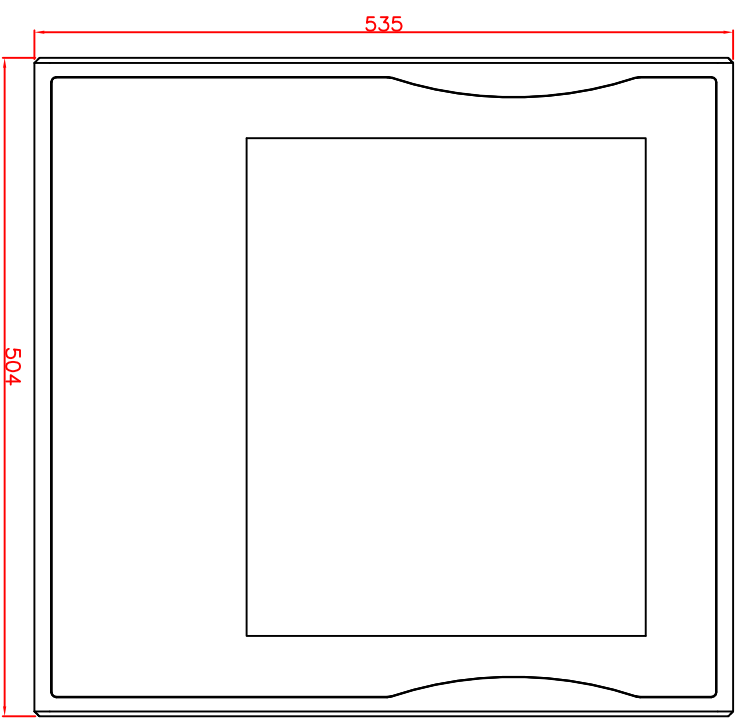

CP7833-0000-M216
mounting arm adapter
for
Rolec-taraPLUS
149.025.012/013
main dimensions and
fixing points

dimensions in mm

rear view

right view

front view