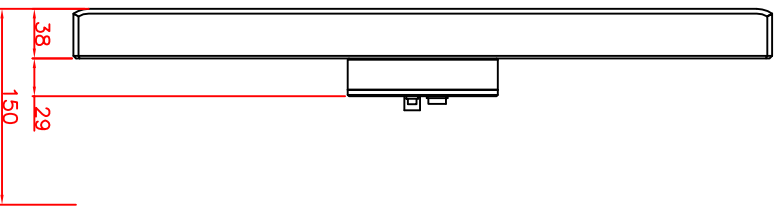

CP7833-0000-M216
mounting arm adapter
for
Rolec-taraPLUS
149.025.012/013
main dimensions and
fixing points

dimensions in mm

rear view

right view

front view