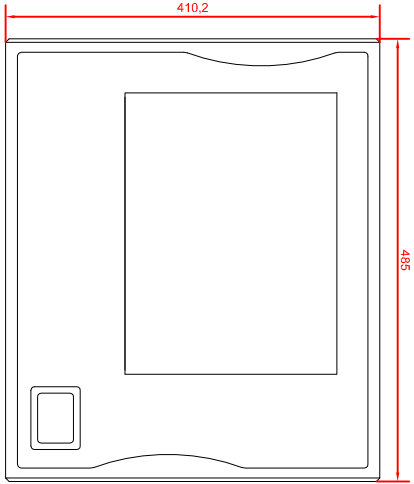

front view

left view

rear view

CP7832-0001-M235
 connection-console
 Rittal CP6508.020
 Rittal CP6501.170
 main dimensions and
 fixing points

front view

left view

rear view