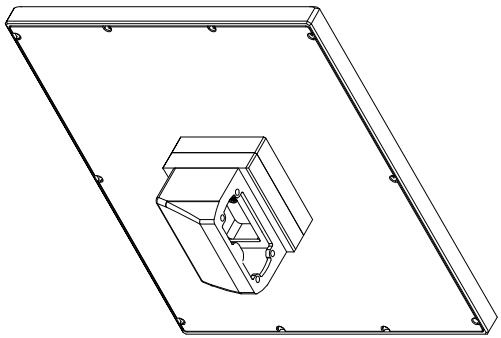

front view

left view

rear view

CP7832-0001-M235
 connection-console
 Rittal CP6508.020
 Rittal CP6501.170
 main dimensions and
 fixing points

front view

left view

rear view