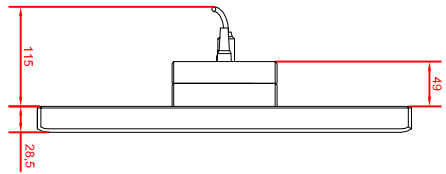

front view

left view

rear view

CP7832-0001-M235
 connection-console
 Rittal CP6508.020
 Rittal CP6501.170
 main dimensions and
 fixing points

front view

left view

rear view