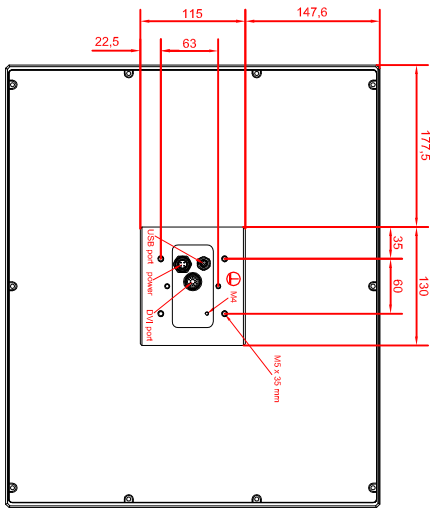

front view

left view

rear view

CP7832-0001-M235
 connection-console
 Rittal CP6508.020
 Rittal CP6501.170
 main dimensions and
 fixing points

front view

left view

rear view