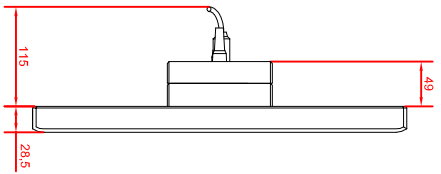

front view

left view

rear view

CP7832-0001-M235
 connection-console
 Rittal CP6508.020
 Rittal CP6501.170
 main dimensions and
 fixing points

front view

left view

rear view