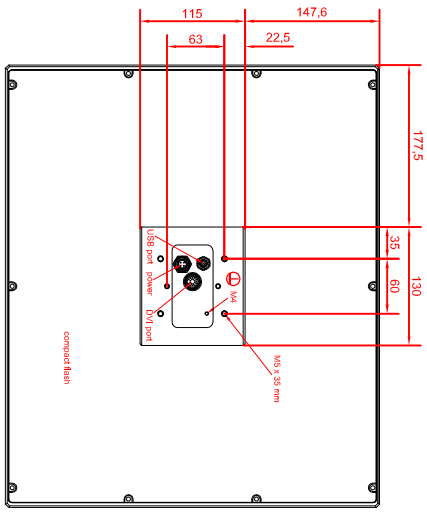

front view

left view

rear view

CP7832-0001-M235
 connection-console
 Rittal CP6508.020
 Rittal CP6501.170
 main dimensions and
 fixing points

front view

left view

rear view