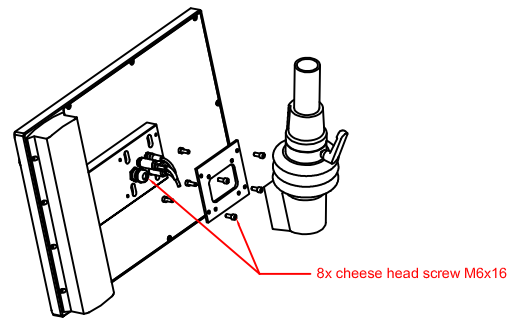

bottom view

front view

left view

rear view

CP7832-0001-E776  
arm adapter for  
Rolec - Tara - suspension adaption  
146.025.019

main dimensions and  
fixing points

dimensions in mm

149.025.014