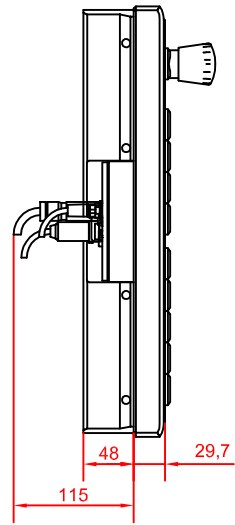

bottom view

front view

left view

rear view

CP7832-0001-E776  
arm adapter for  
Rolec - Tara - suspension adaption  
146.025.019

main dimensions and  
fixing points

dimensions in mm

149.025.014