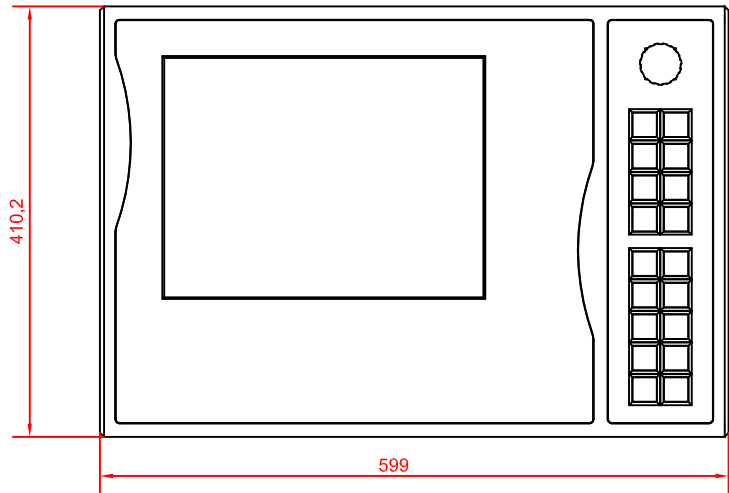

bottom view

front view

left view

rear view

CP7832-0001-E776  
arm adapter for  
Rolec - Tara - suspension adaption  
146.025.019

main dimensions and  
fixing points

dimensions in mm

149.025.014