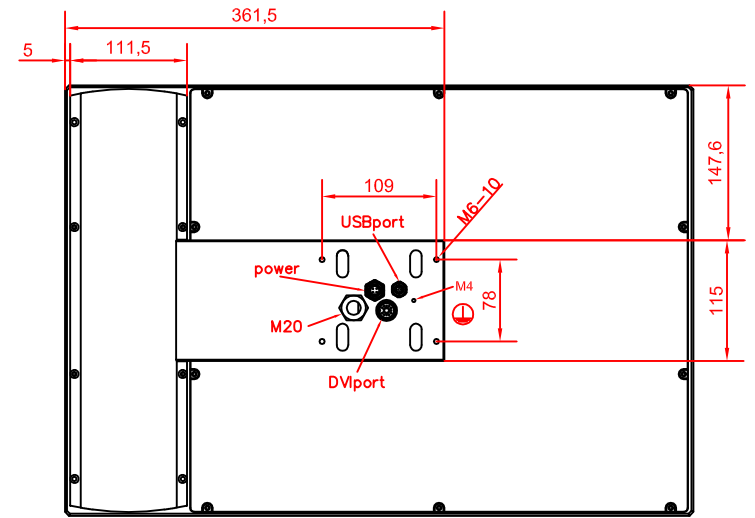

bottom view

front view

left view

rear view

CP7832-0001-E776  
arm adapter for  
Rolec - Tara - suspension adaption  
146.025.019

main dimensions and  
fixing points

dimensions in mm

149.025.014