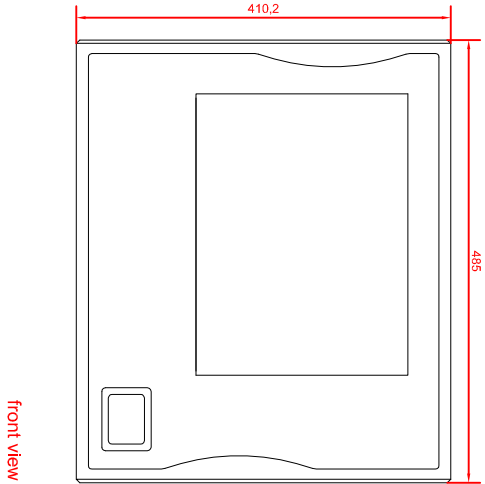

CP7832-0000-M235
connection-console
Rittal CP6508.020
Rittal CP6501.170
main dimensions and
fixing points

front view

front view

left view

left view

rear view

rear view