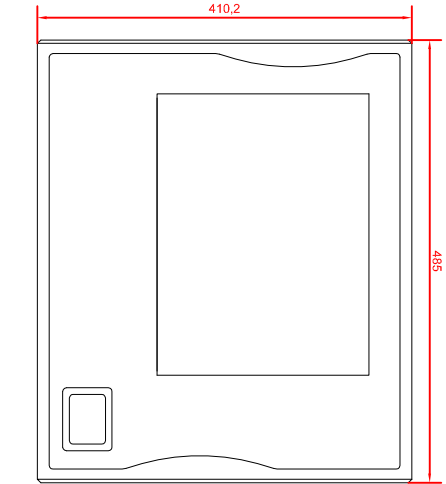

CP7832-0000-M235
connection-console
Rittal CP6508.020
Rittal CP6501.170
main dimensions and
fixing points

front view

front view

left view

left view

rear view

rear view