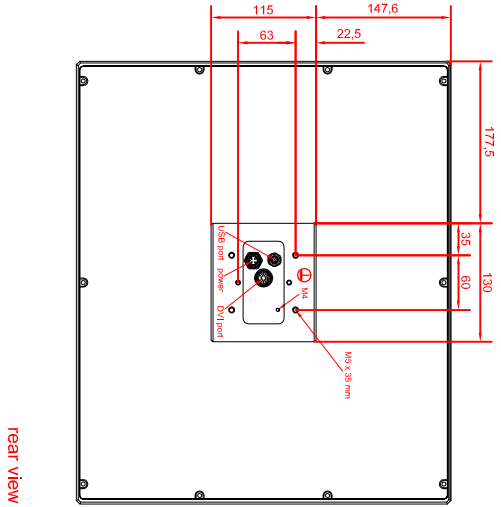

CP7832-0000-M235
connection-console
Rittal CP6508.020
Rittal CP6501.170
main dimensions and
fixing points

front view

front view

left view

left view

rear view

rear view