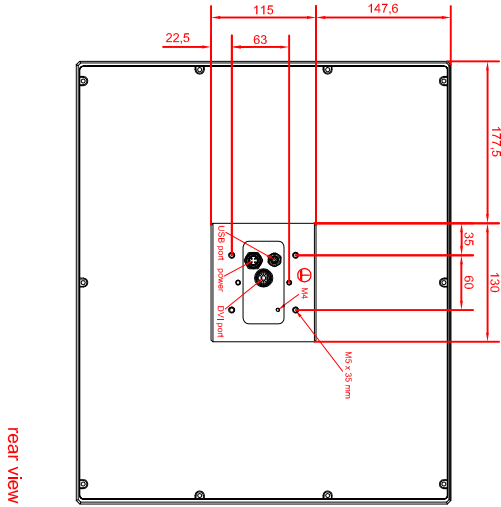

CP7832-0000-M235
connection-console
Rittal CP6508.020
Rittal CP6501.170
main dimensions and
fixing points

front view

front view

left view

left view

rear view

rear view