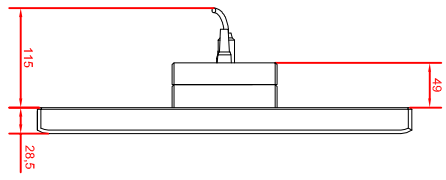

CP7832-0000-M235
connection-console
Rittal CP6508.020
Rittal CP6501.170
main dimensions and
fixing points

front view

front view

left view

left view

rear view

rear view