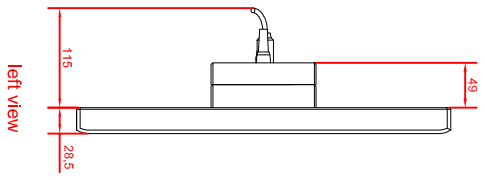

CP7832-0000-M235
connection-console
Rittal CP6508.020
Rittal CP6501.170
main dimensions and
fixing points

front view

front view

left view

left view

rear view

rear view