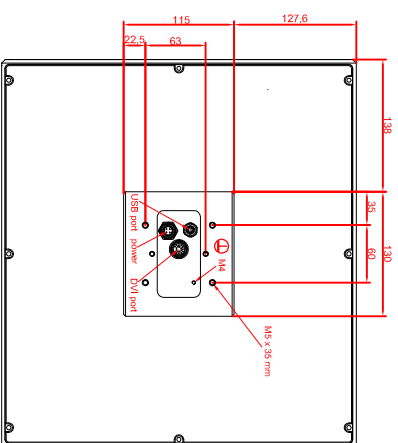

front view

left view

rear view

CP7831-0001-M235
 connection-console
 Rittal CP6508.020
 Rittal CP6501.170
 main dimensions and
 fixing points

front view

left view

rear view