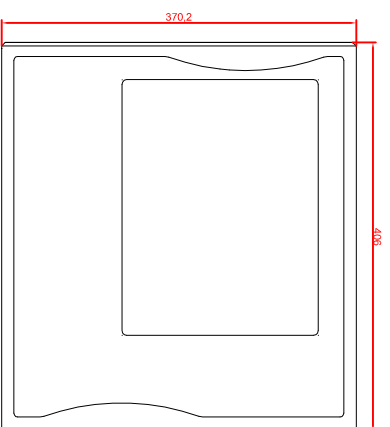

front view

left view

rear view

CP7831-0001-M235
 connection-console
 Rittal CP6508.020
 Rittal CP6501.170
 main dimensions and
 fixing points

front view

left view

rear view