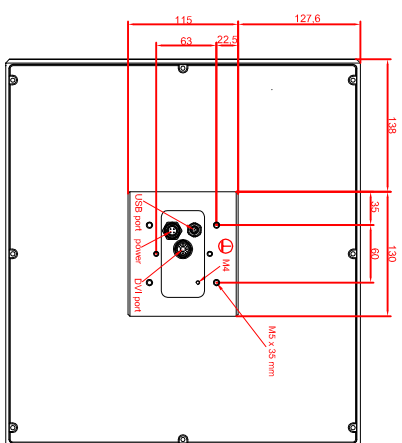

front view

left view

rear view

CP7831-0001-M235
 connection-console
 Rittal CP6508.020
 Rittal CP6501.170
 main dimensions and
 fixing points

front view

left view

rear view