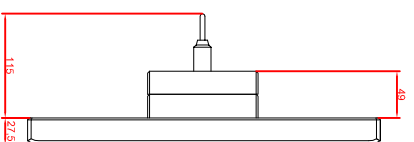

front view

left view

rear view

CP7831-0001-M235
 connection-console
 Rittal CP6508.020
 Rittal CP6501.170
 main dimensions and
 fixing points

front view

left view

rear view