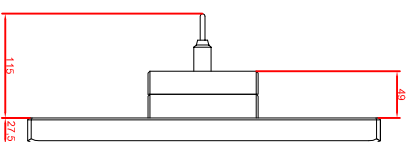

front view

left view

rear view

CP7831-0001-M235
 connection-console
 Rittal CP6508.020
 Rittal CP6501.170
 main dimensions and
 fixing points

front view

left view

rear view