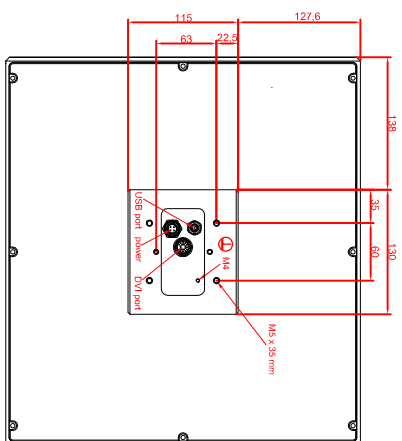

front view

left view

rear view

CP7831-0000-M235
 connection-console
 Rittal CP6508.020
 Rittal CP6501.170
 main dimensions and
 fixing points

front view

left view

rear view