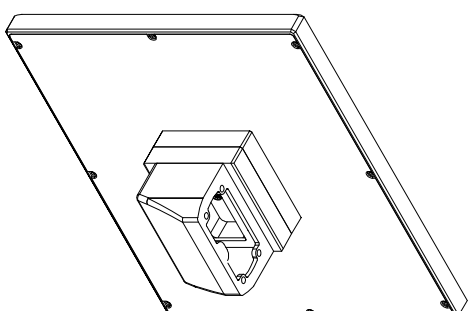

front view

left view

rear view

CP7831-0000-M235
 connection-console
 Rittal CP6508.020
 Rittal CP6501.170
 main dimensions and
 fixing points

front view

left view

rear view