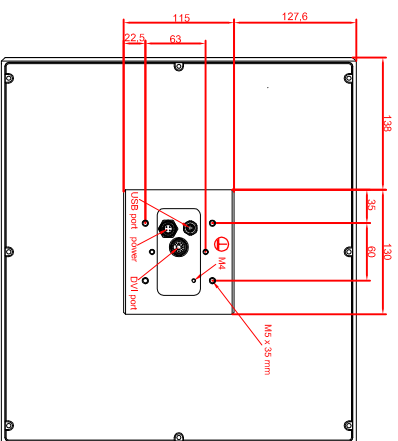

front view

left view

rear view

CP7831-0000-M235
 connection-console
 Rittal CP6508.020
 Rittal CP6501.170
 main dimensions and
 fixing points

front view

left view

rear view