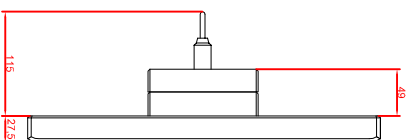

front view

left view

rear view

CP7831-0000-M235
 connection-console
 Rittal CP6508.020
 Rittal CP6501.170
 main dimensions and
 fixing points

front view

left view

rear view