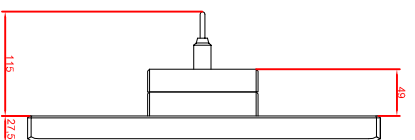

front view

left view

rear view

CP7831-0000-M235
 connection-console
 Rittal CP6508.020
 Rittal CP6501.170
 main dimensions and
 fixing points

front view

left view

rear view