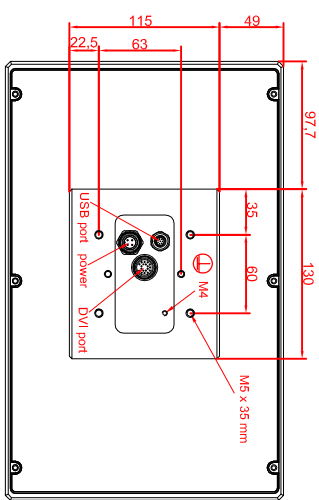

front view

left view

rear view

CP7829-0000-M235
 connection-console
 Rittal CP6508.020
 Rittal CP6501.170

main dimensions and
 fixing points

front view

left view

rear view