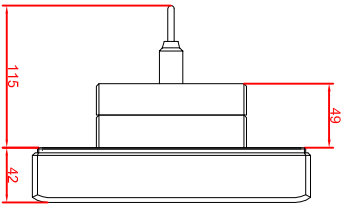

front view

left view

rear view

CP7829-0000-M235
 connection-console
 Rittal CP6508.020
 Rittal CP6501.170

main dimensions and
 fixing points

front view

left view

rear view