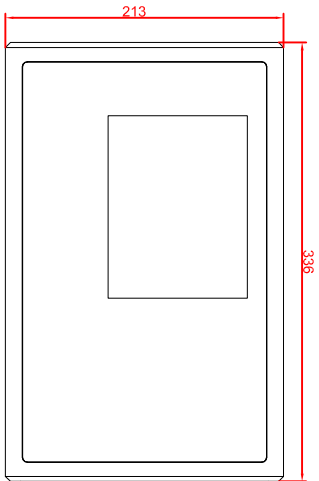

front view

left view

rear view

CP7829-0000-M235
 connection-console
 Rittal CP6508.020
 Rittal CP6501.170

main dimensions and
 fixing points

front view

left view

rear view