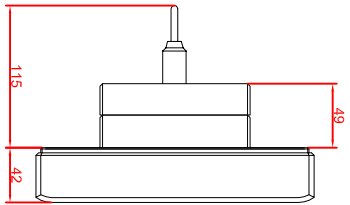

front view

left view

rear view

CP7829-0000-M235
 connection-console
 Rittal CP6508.020
 Rittal CP6501.170

main dimensions and
 fixing points

front view

left view

rear view