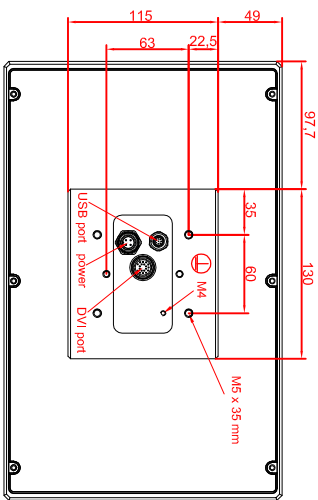

front view

left view

rear view

CP7829-0000-M235
 connection-console
 Rittal CP6508.020
 Rittal CP6501.170

main dimensions and
 fixing points

front view

left view

rear view