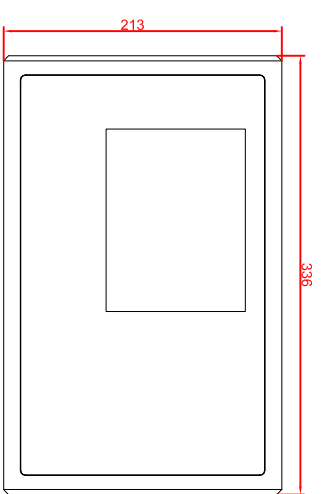

front view

left view

rear view

CP7829-0000-M235
connection-console
Rittal CP6508.020
Rittal CP6501.170

main dimensions and
fixing points

front view

left view

rear view