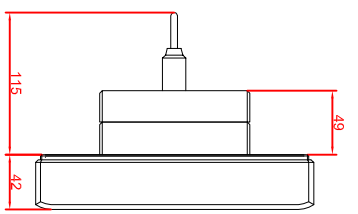

front view

left view

rear view

CP7829-0000-M235
connection-console
Rittal CP6508.020
Rittal CP6501.170

main dimensions and
fixing points

front view

left view

rear view