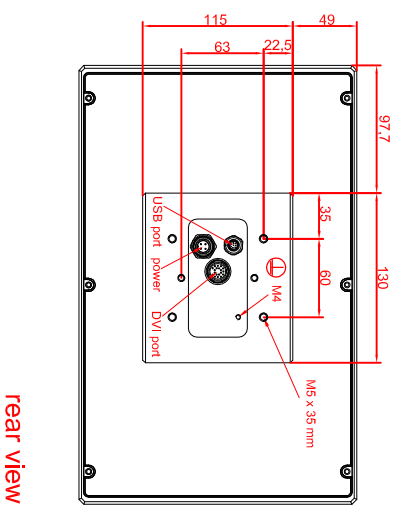

front view

left view

rear view

CP7829-0000-M235
connection-console
Rittal CP6508.020
Rittal CP6501.170

main dimensions and
fixing points

front view

left view

rear view