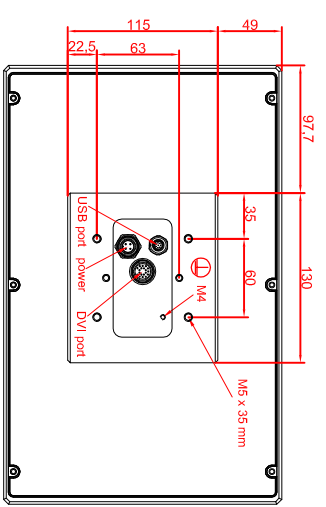

front view

left view

rear view

CP7829-0000-M235
connection-console
Rittal CP6508.020
Rittal CP6501.170

main dimensions and
fixing points

front view

left view

rear view