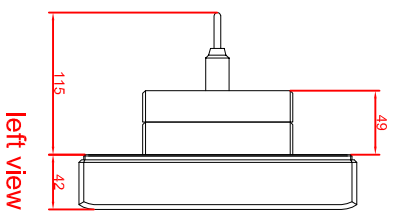

front view

left view

rear view

CP7829-0000-M235
connection-console
Rittal CP6508.020
Rittal CP6501.170

main dimensions and
fixing points

front view

left view

rear view