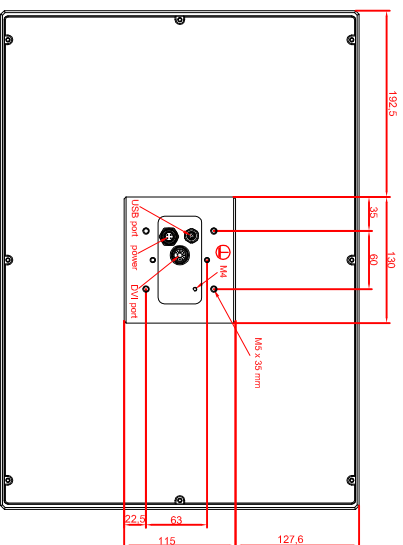

front view

left view

rear view

CP7822-0002-M235
 connection-console
 Ritlal CP6508.020
 Ritlal CP6501.170
 main dimensions and
 fixing points

front view

left view

rear view