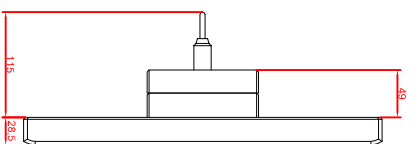

front view

left view

rear view

CP7822-0002-M235
 connection-console
 Ritlal CP6508.020
 Ritlal CP6501.170
 main dimensions and
 fixing points

front view

left view

rear view