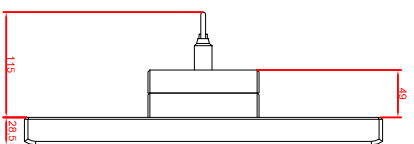

front view

left view

rear view

CP7822-0002-M235
 connection-console
 Ritlal CP6508.020
 Ritlal CP6501.170
 main dimensions and
 fixing points

front view

left view

rear view