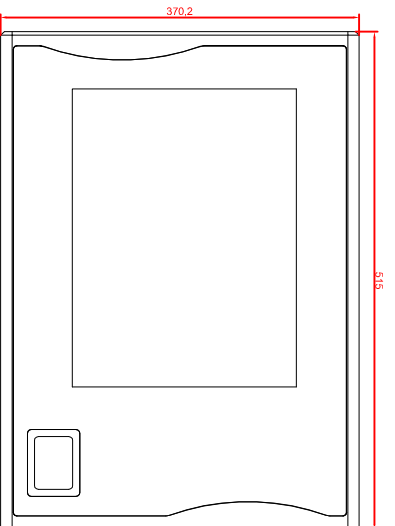

front view

left view

rear view

CP7822-0002-M235
 connection-console
 Ritlal CP6508.020
 Ritlal CP6501.170
 main dimensions and
 fixing points

front view

left view

rear view