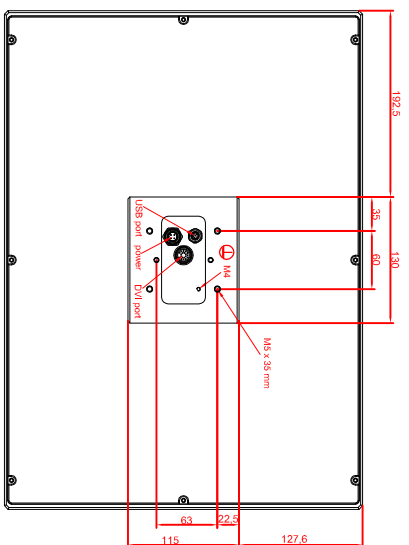

front view

left view

rear view

CP7822-0002-M235
 connection-console
 Ritlal CP6508.020
 Ritlal CP6501.170
 main dimensions and
 fixing points

front view

left view

rear view