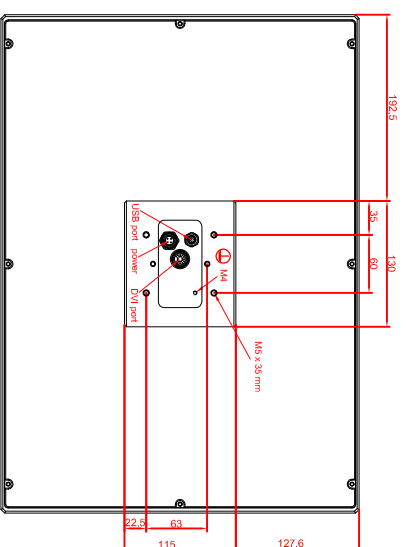

front view

left view

rear view

CP7822-0001-M235
 connection-console
 Ritral CP6508.020
 Ritral CP6501.170
 main dimensions and
 fixing points

front view

left view

rear view