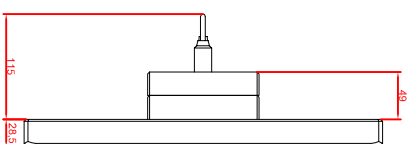

front view

left view

rear view

CP7822-0001-M235
 connection-console
 Ritral CP6508.020
 Ritral CP6501.170
 main dimensions and
 fixing points

front view

left view

rear view