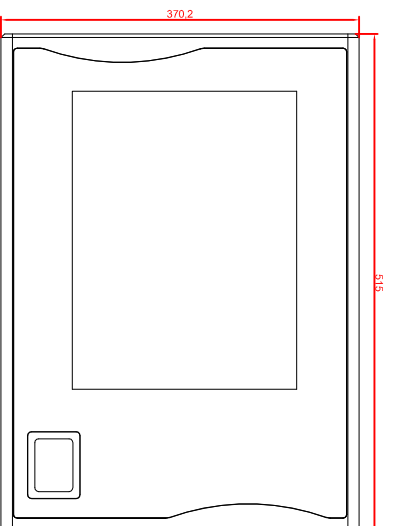

front view

left view

rear view

CP7822-0001-M235
 connection-console
 Ritral CP6508.020
 Ritral CP6501.170
 main dimensions and
 fixing points

front view

left view

rear view