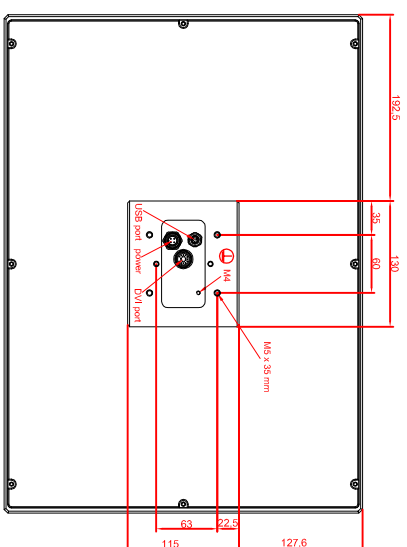

front view

left view

rear view

CP7822-0001-M235
 connection-console
 Ritral CP6508.020
 Ritral CP6501.170
 main dimensions and
 fixing points

front view

left view

rear view