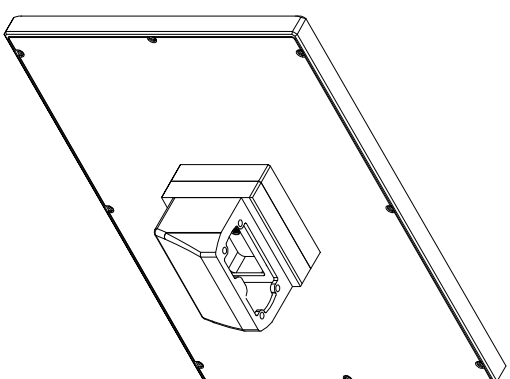

front view

left view

rear view

CP7822-0001-M235
 connection-console
 Ritral CP6508.020
 Ritral CP6501.170
 main dimensions and
 fixing points

front view

left view

rear view