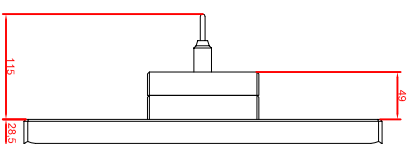

front view

left view

rear view

CP7822-0001-M235
 connection-console
 Ritral CP6508.020
 Ritral CP6501.170
 main dimensions and
 fixing points

front view

left view

rear view