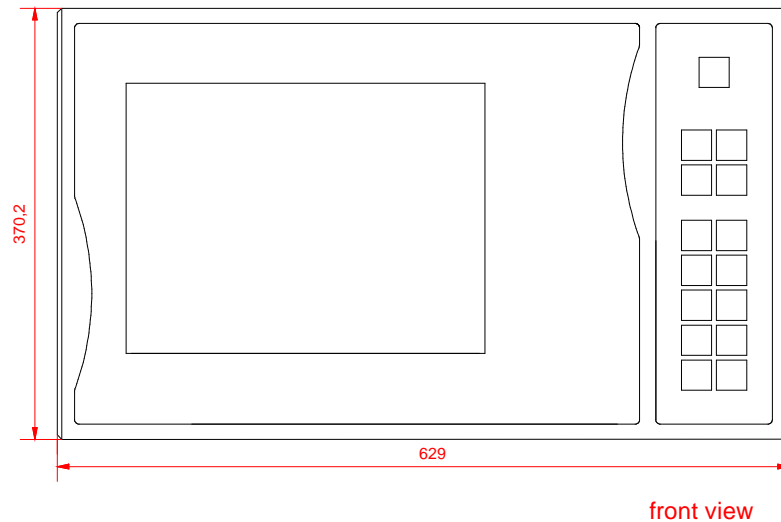

installation depth
dvi connectors

CP7822 - 0000 - E761
main dimensions and
fixing points
dimensions in mm