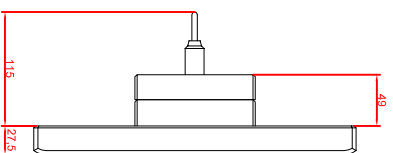

front view

left view

rear view

CP7821-0001-M235  
 connection-console  
 Rittal CP6508.020  
 Rittal CP6501.170  
 main dimensions and  
 fixing points

front view

left view

rear view