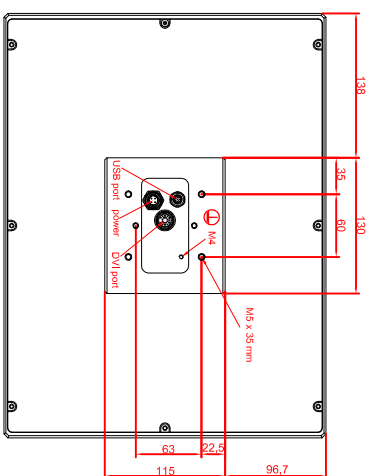

front view

left view

rear view

CP7821-0001-M235  
 connection-console  
 Rittal CP6508.020  
 Rittal CP6501.170  
 main dimensions and  
 fixing points

front view

left view

rear view