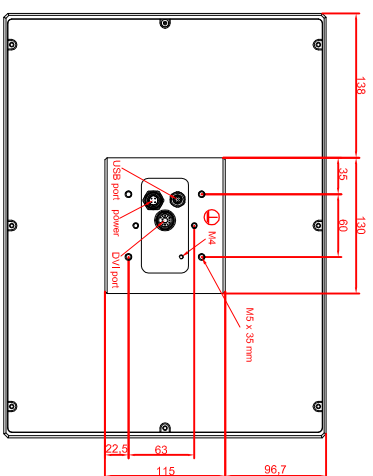

front view

left view

rear view

CP7821-0001-M235  
 connection-console  
 Rittal CP6508.020  
 Rittal CP6501.170  
 main dimensions and  
 fixing points

front view

left view

rear view