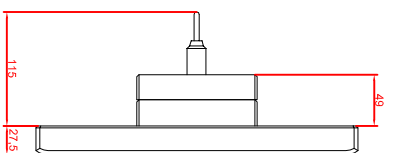

front view

left view

rear view

CP7821-0001-M235  
 connection-console  
 Rittal CP6508.020  
 Rittal CP6501.170  
 main dimensions and  
 fixing points

front view

left view

rear view