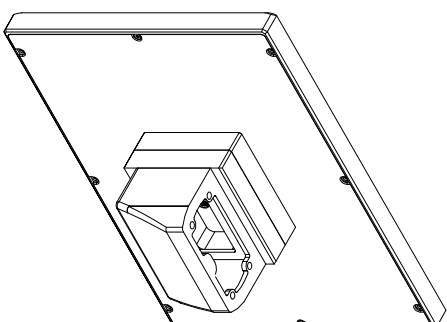

front view

left view

rear view

CP7821-0001-M235  
 connection-console  
 Rittal CP6508.020  
 Rittal CP6501.170  
 main dimensions and  
 fixing points

front view

left view

rear view