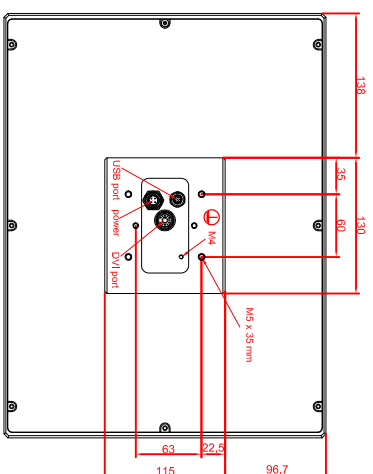

front view

left view

rear view

CP7821-0000-M235
 connection-console
 Rittal CP6508.020
 Rittal CP6501.170
 main dimensions and
 fixing points

front view

left view

rear view