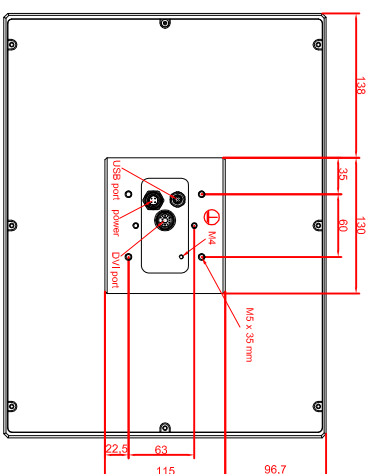

front view

left view

rear view

CP7821-0000-M235
 connection-console
 Rittal CP6508.020
 Rittal CP6501.170
 main dimensions and
 fixing points

front view

left view

rear view