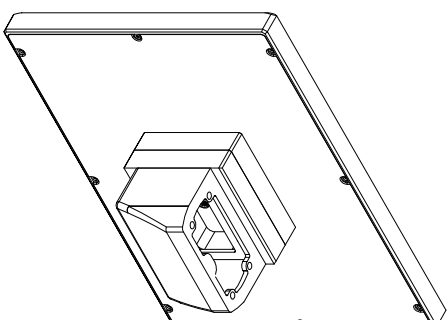

front view

left view

rear view

CP7821-0000-M235
 connection-console
 Rittal CP6508.020
 Rittal CP6501.170
 main dimensions and
 fixing points

front view

left view

rear view