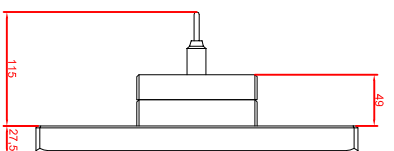

front view

left view

rear view

CP7821-0000-M235
 connection-console
 Rittal CP6508.020
 Rittal CP6501.170
 main dimensions and
 fixing points

front view

left view

rear view