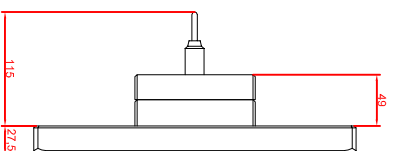

front view

left view

rear view

CP7821-0000-M235
 connection-console
 Rittal CP6508.020
 Rittal CP6501.170
 main dimensions and
 fixing points

front view

left view

rear view