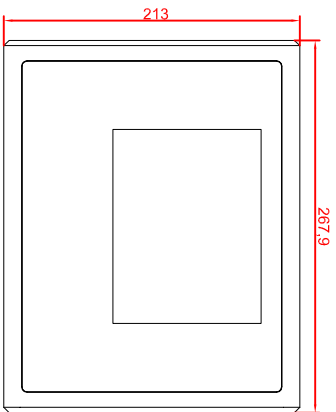

front view

left view

rear view

CP7819-0000-M235

connection-console

Rittal CP6508.020

Rittal CP6501.170

main dimensions and  
fixing points

front view

left view

rear view