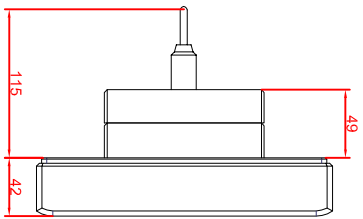

front view

left view

rear view

CP7819-0000-M235

connection-console

Rittal CP6508.020

Rittal CP6501.170

main dimensions and  
fixing points

front view

left view

rear view