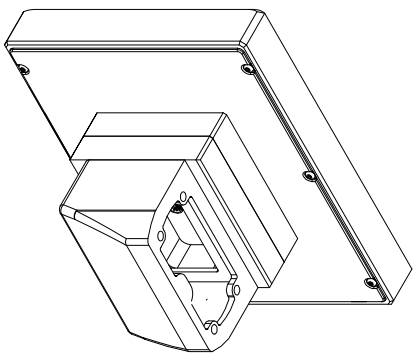

front view

left view

rear view

CP7819-0000-M235

connection-console

Rittal CP6508.020

Rittal CP6501.170

main dimensions and  
fixing points

front view

left view

rear view