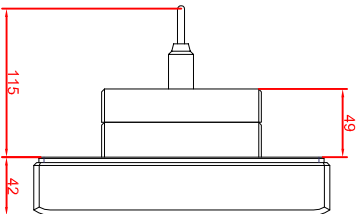

front view

left view

rear view

CP7819-0000-M235

connection-console

Rittal CP6508.020

Rittal CP6501.170

main dimensions and  
fixing points

front view

left view

rear view