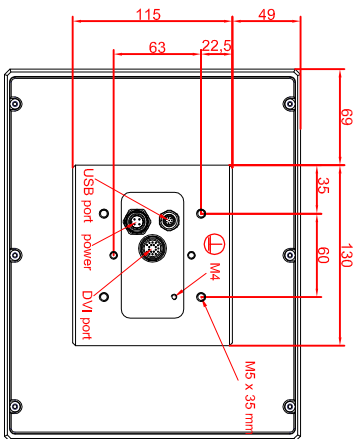

front view

left view

rear view

CP7819-0000-M235

connection-console

Rittal CP6508.020

Rittal CP6501.170

main dimensions and  
fixing points

front view

left view

rear view