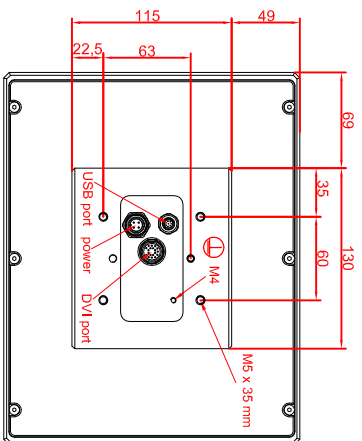

front view

left view

rear view

CP7819-0000-M235

connection-console

Rittal CP6508.020

Rittal CP6501.170

main dimensions and  
fixing points

front view

left view

rear view