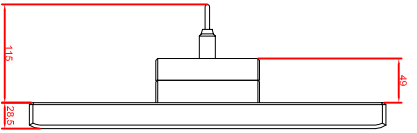

front view

left view

rear view

CP7812-0000-M235
 connection-console
 Rittal CP6508.020
 Rittal CP6501.170
 main dimensions and
 fixing points

front view

left view

rear view