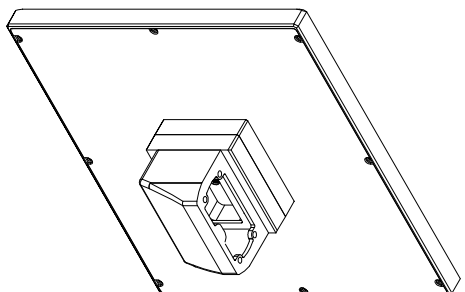

front view

left view

rear view

CP7812-0000-M235
 connection-console
 Rittal CP6508.020
 Rittal CP6501.170
 main dimensions and
 fixing points

front view

left view

rear view