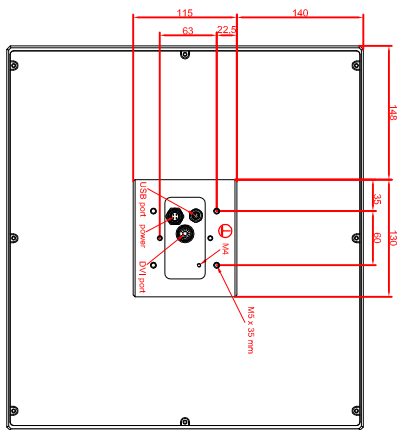

front view

left view

rear view

CP7812-0000-M235
 connection-console
 Rittal CP6508.020
 Rittal CP6501.170
 main dimensions and
 fixing points

front view

left view

rear view