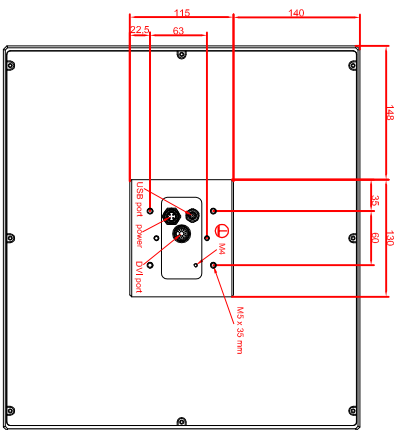

front view

left view

rear view

CP7812-0000-M235
 connection-console
 Rittal CP6508.020
 Rittal CP6501.170
 main dimensions and
 fixing points

front view

left view

rear view