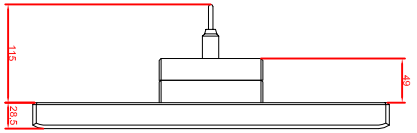

front view

left view

rear view

CP7812-0000-M235
 connection-console
 Rittal CP6508.020
 Rittal CP6501.170
 main dimensions and
 fixing points

front view

left view

rear view