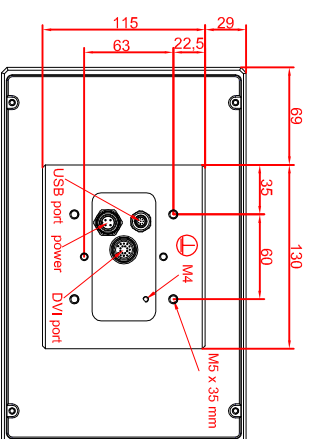

front view

left view

rear view

CP7809-0001-M235

connection-console

Rittal CP6508.020

Rittal CP6501.170

main dimensions and
fixing points

front view

left view

rear view