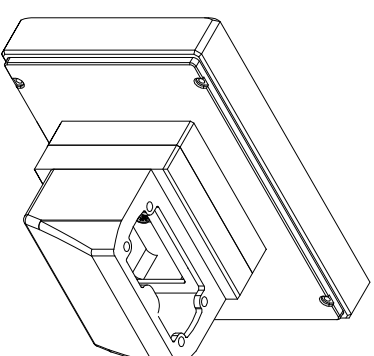

front view

left view

rear view

CP7809-0001-M235

connection-console

Rittal CP6508.020

Rittal CP6501.170

main dimensions and
fixing points

front view

left view

rear view