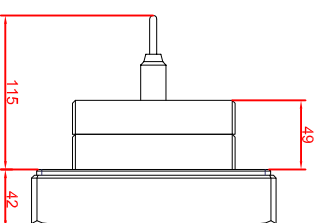

front view

left view

rear view

CP7809-0001-M235

connection-console

Rittal CP6508.020

Rittal CP6501.170

main dimensions and
fixing points

front view

left view

rear view