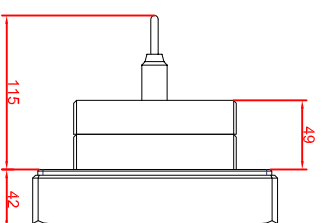

front view

left view

rear view

CP7809-0001-M235

connection-console

Rittal CP6508.020

Rittal CP6501.170

main dimensions and
fixing points

front view

left view

rear view