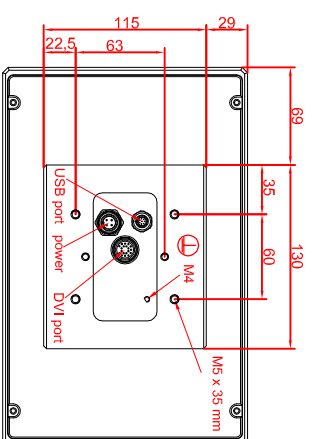

front view

left view

rear view

CP7809-0001-M235

connection-console

Rittal CP6508.020

Rittal CP6501.170

main dimensions and
fixing points

front view

left view

rear view