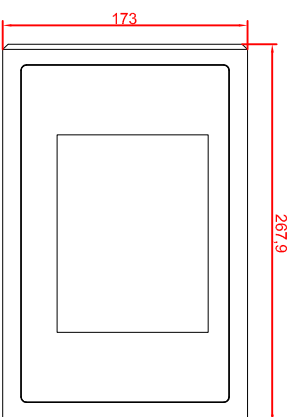

front view

left view

rear view

CP7809-0001-M235

connection-console

Rittal CP6508.020

Rittal CP6501.170

main dimensions and
fixing points

front view

left view

rear view