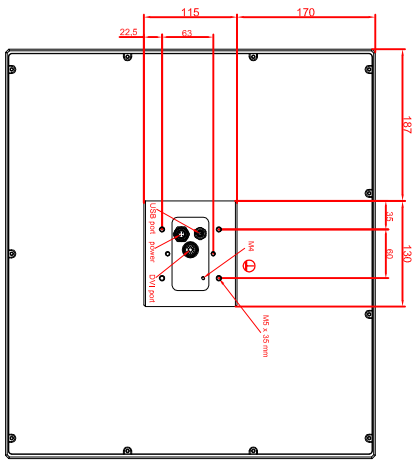

front view

left view

rear view

CP7803-0021-AM235
 connection-console
 Ritlial CP6508.020
 Ritlial CP6501.170
 main dimensions and
 fixing points

front view

left view

rear view