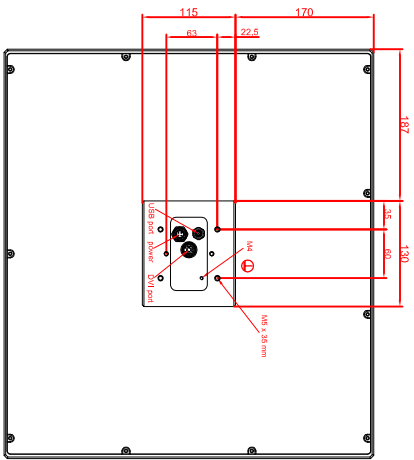

front view

left view

rear view

CP7803-0021-AM235
 connection-console
 Ritlial CP6508.020
 Ritlial CP6501.170
 main dimensions and
 fixing points

front view

left view

rear view