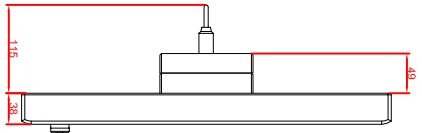

front view

left view

rear view

CP7803-0021-AM235
 connection-console
 Ritlial CP6508.020
 Ritlial CP6501.170
 main dimensions and
 fixing points

front view

left view

rear view