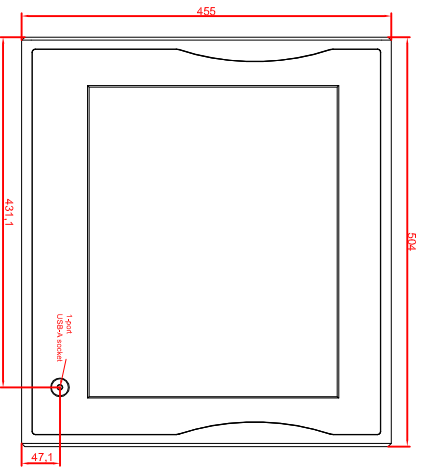

front view

left view

rear view

CP7803-0021-AM235
 connection-console
 Ritlial CP6508.020
 Ritlial CP6501.170
 main dimensions and
 fixing points

front view

left view

rear view