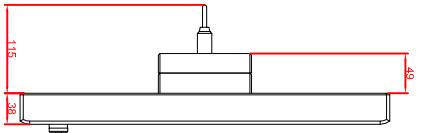

front view

left view

rear view

CP7803-0021-AM235
 connection-console
 Ritlial CP6508.020
 Ritlial CP6501.170
 main dimensions and
 fixing points

front view

left view

rear view