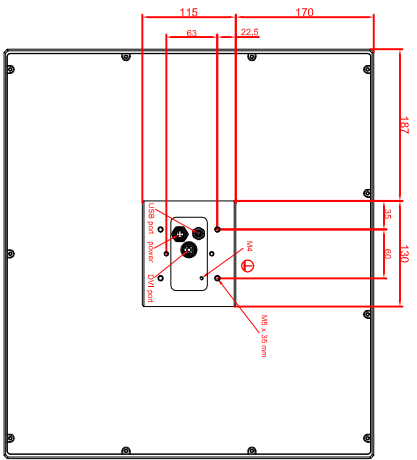

front view

left view

rear view

CP7803-0001-AM235
 connection-console
 Ritlal CP6508.020
 Ritlal CP6501.170
 main dimensions and
 fixing points

front view

left view

rear view