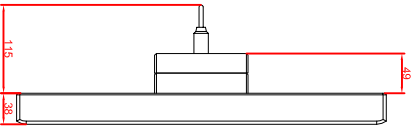

front view

left view

rear view

CP7803-0001-AM235
 connection-console
 Ritlal CP6508.020
 Ritlal CP6501.170
 main dimensions and
 fixing points

front view

left view

rear view