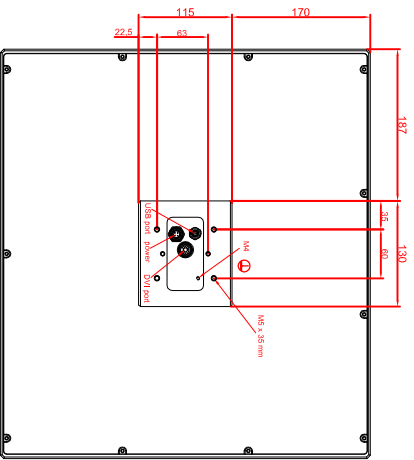

front view

left view

rear view

CP7803-0001-AM235
 connection-console
 Ritlal CP6508.020
 Ritlal CP6501.170
 main dimensions and
 fixing points

front view

left view

rear view