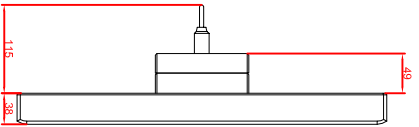

front view

left view

rear view

CP7803-0001-AM235
 connection-console
 Ritlal CP6508.020
 Ritlal CP6501.170
 main dimensions and
 fixing points

front view

left view

rear view