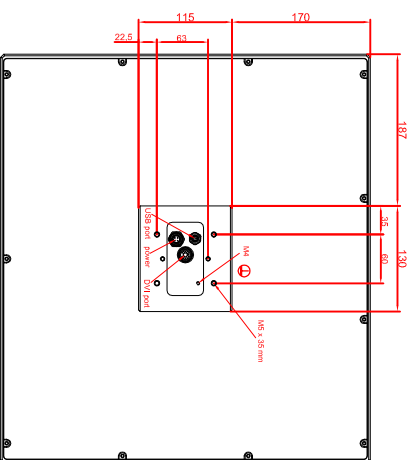

front view

left view

rear view

CP7803-0000-AM235  
 connection-console  
 Ritlaid CP6508.020  
 Ritlaid CP6501.170  
 main dimensions and  
 fixing points

front view

left view

rear view