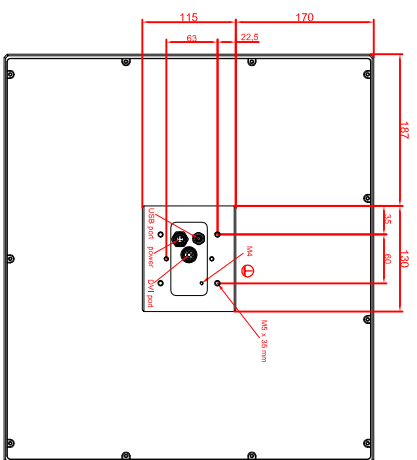

front view

left view

rear view

CP7803-0000-AM235  
 connection-console  
 Ritlaid CP6508.020  
 Ritlaid CP6501.170  
 main dimensions and  
 fixing points

front view

left view

rear view