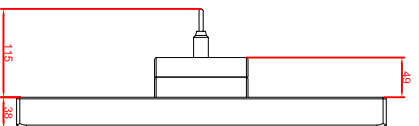

front view

left view

rear view

CP7803-0000-AM235  
 connection-console  
 Ritlaid CP6508.020  
 Ritlaid CP6501.170  
 main dimensions and  
 fixing points

front view

left view

rear view