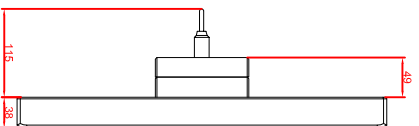

front view

left view

rear view

CP7803-0000-AM235  
 connection-console  
 Ritlaid CP6508.020  
 Ritlaid CP6501.170  
 main dimensions and  
 fixing points

front view

left view

rear view