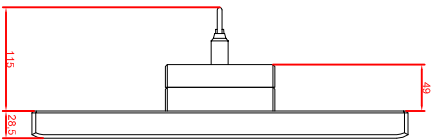

front view

left view

rear view

CP7802-0001-M235
 connection-console
 Ritral CP6508.020
 Ritral CP6501.170
 main dimensions and
 fixing points

front view

left view

rear view