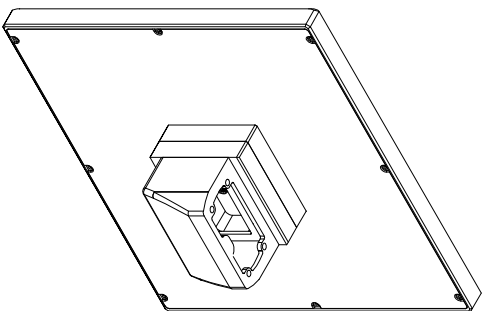

front view

left view

rear view

CP7802-0001-M235
 connection-console
 Ritral CP6508.020
 Ritral CP6501.170
 main dimensions and
 fixing points

front view

left view

rear view