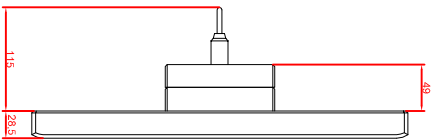

front view

left view

rear view

CP7802-0001-M235
 connection-console
 Ritral CP6508.020
 Ritral CP6501.170
 main dimensions and
 fixing points

front view

left view

rear view