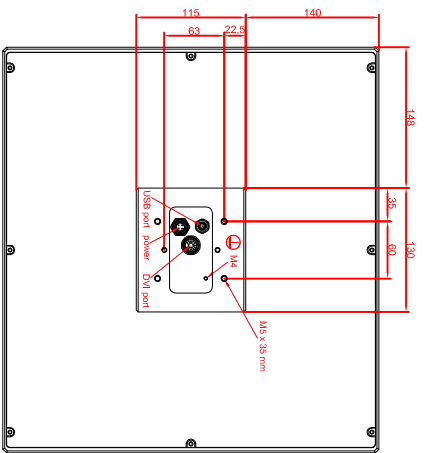

front view

left view

rear view

CP7802-0001-M235
 connection-console
 Ritral CP6508.020
 Ritral CP6501.170
 main dimensions and
 fixing points

front view

left view

rear view