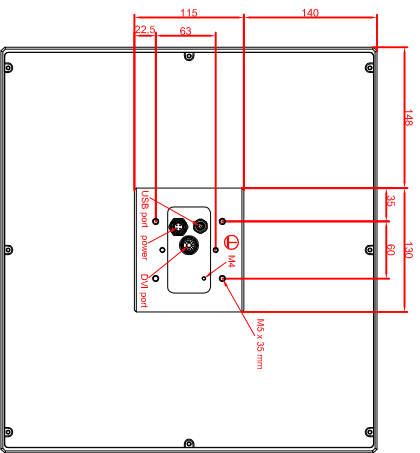

front view

left view

rear view

CP7802-0001-M235
 connection-console
 Ritral CP6508.020
 Ritral CP6501.170
 main dimensions and
 fixing points

front view

left view

rear view